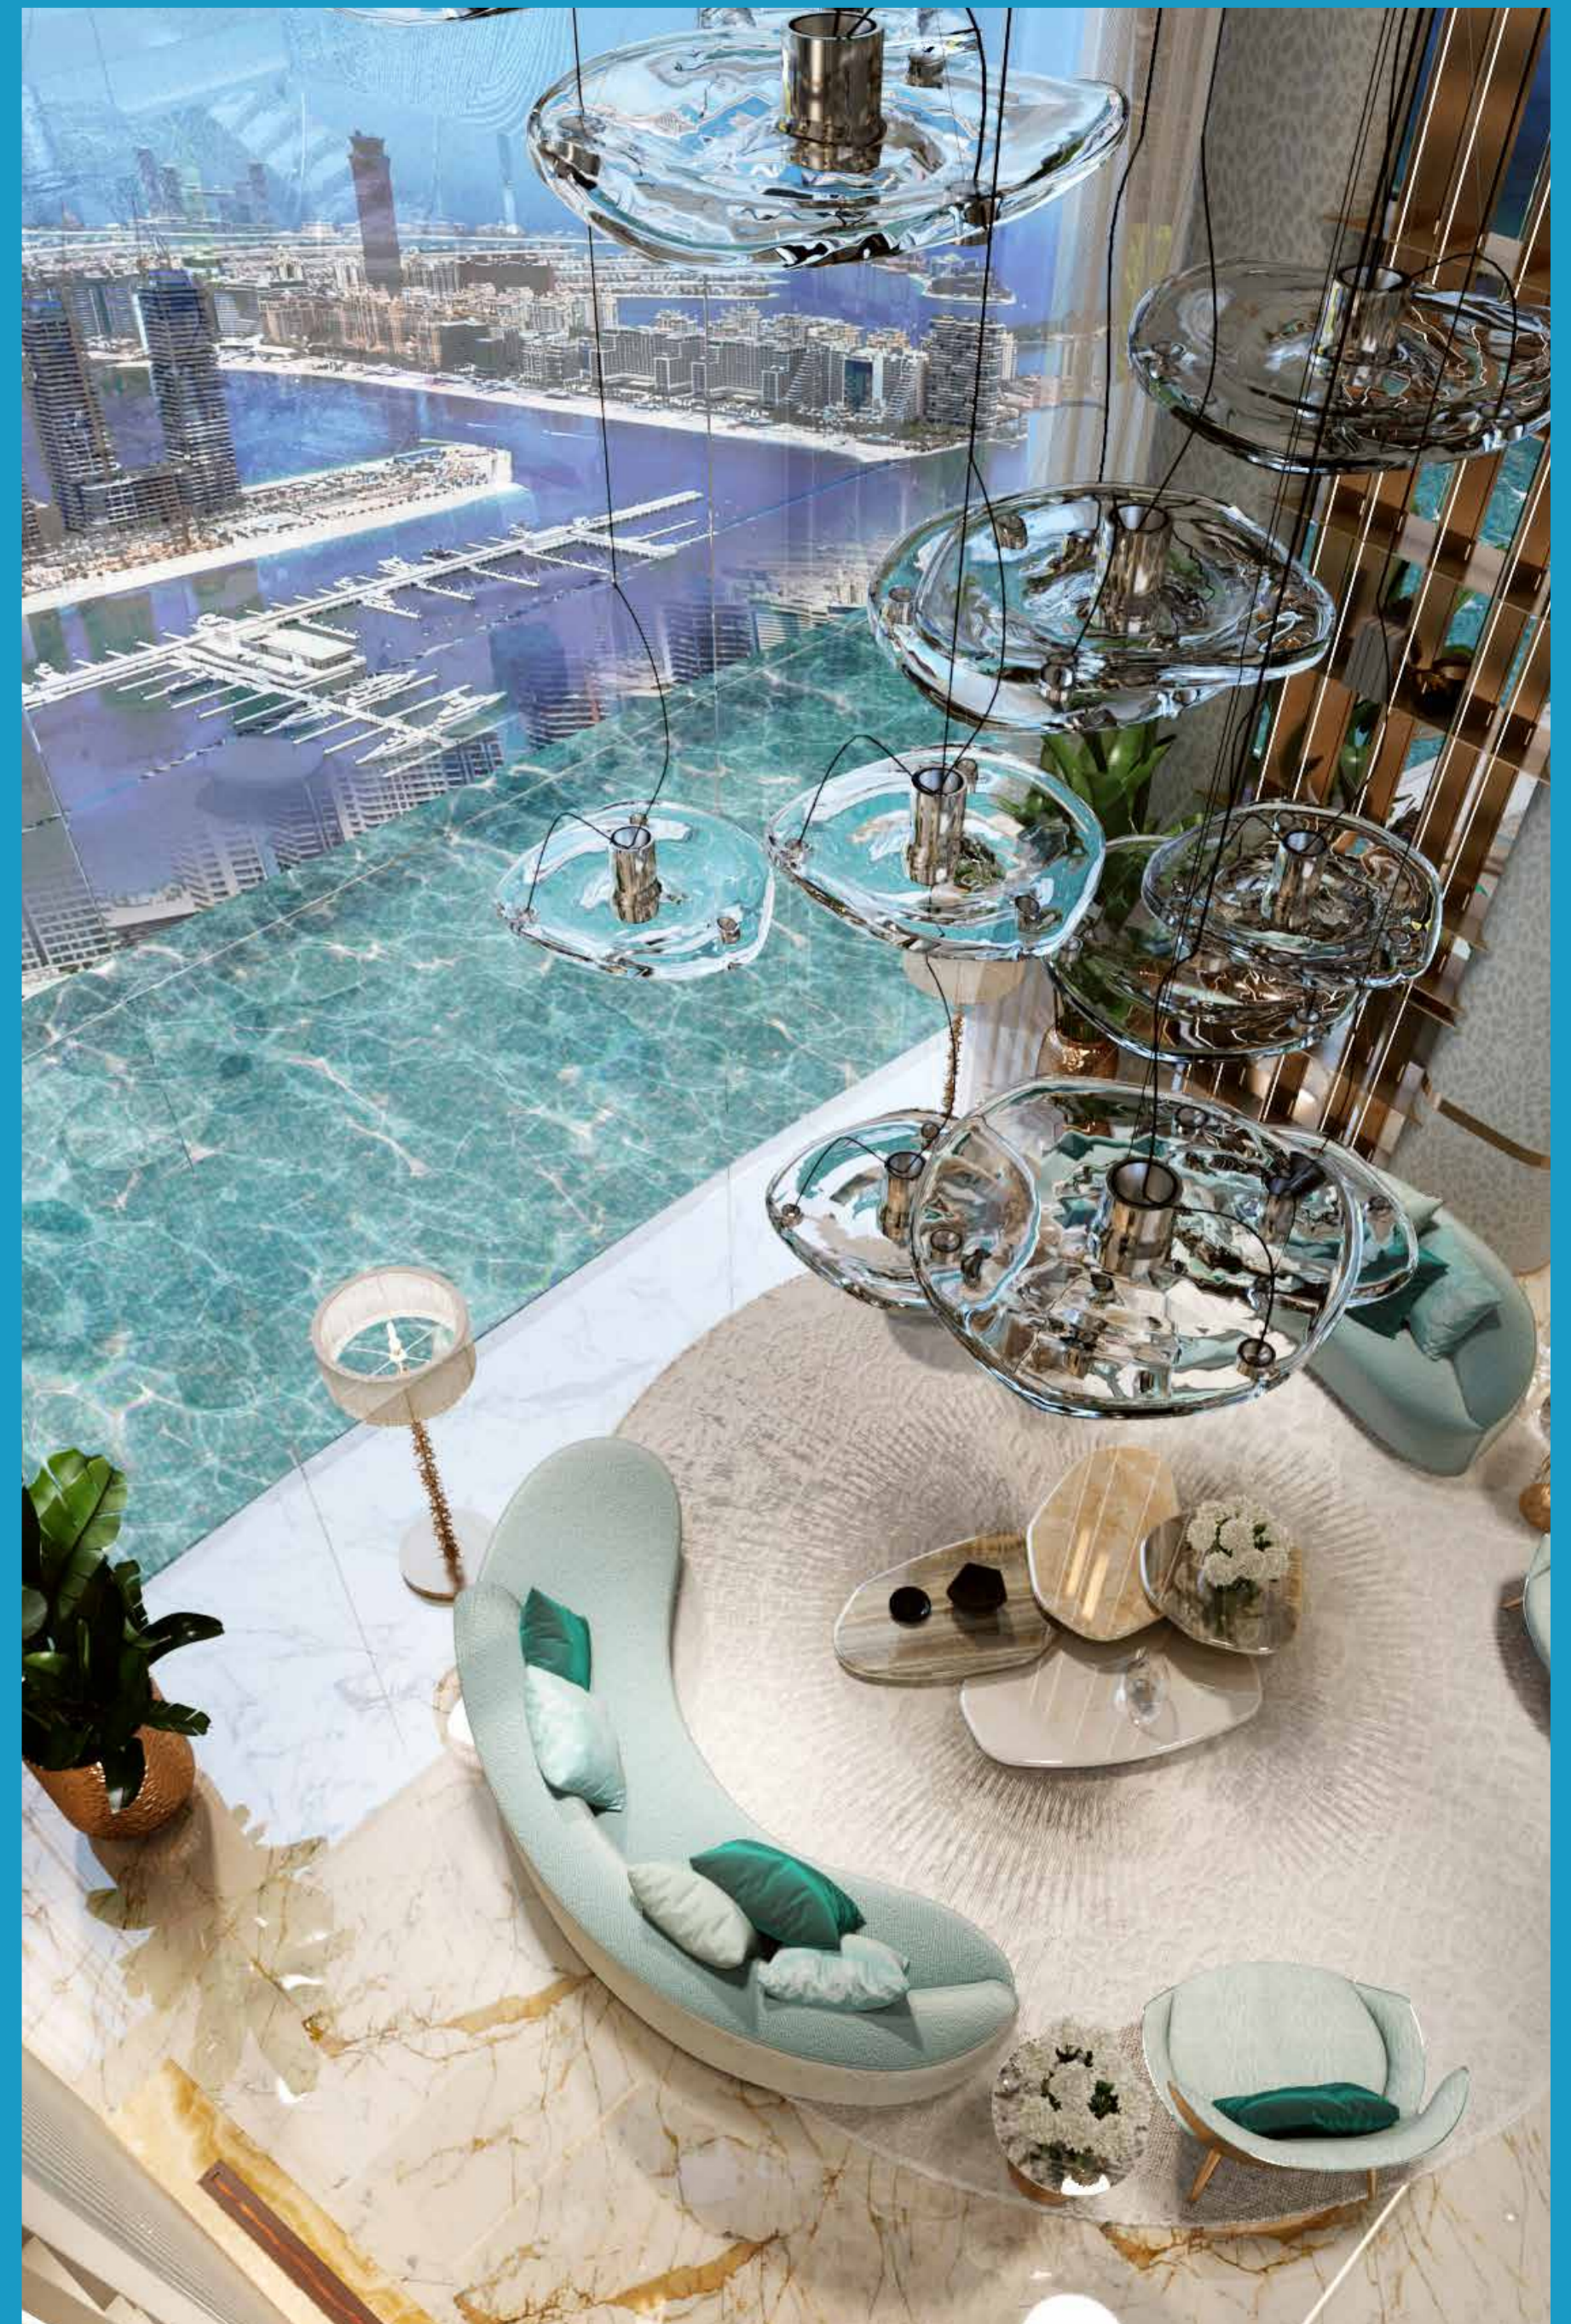

A WORLD
OF YOUR
OWN

Surround yourself with
the sky, the sun and
the sea, on an island
of happiness that
you have created
for yourself.