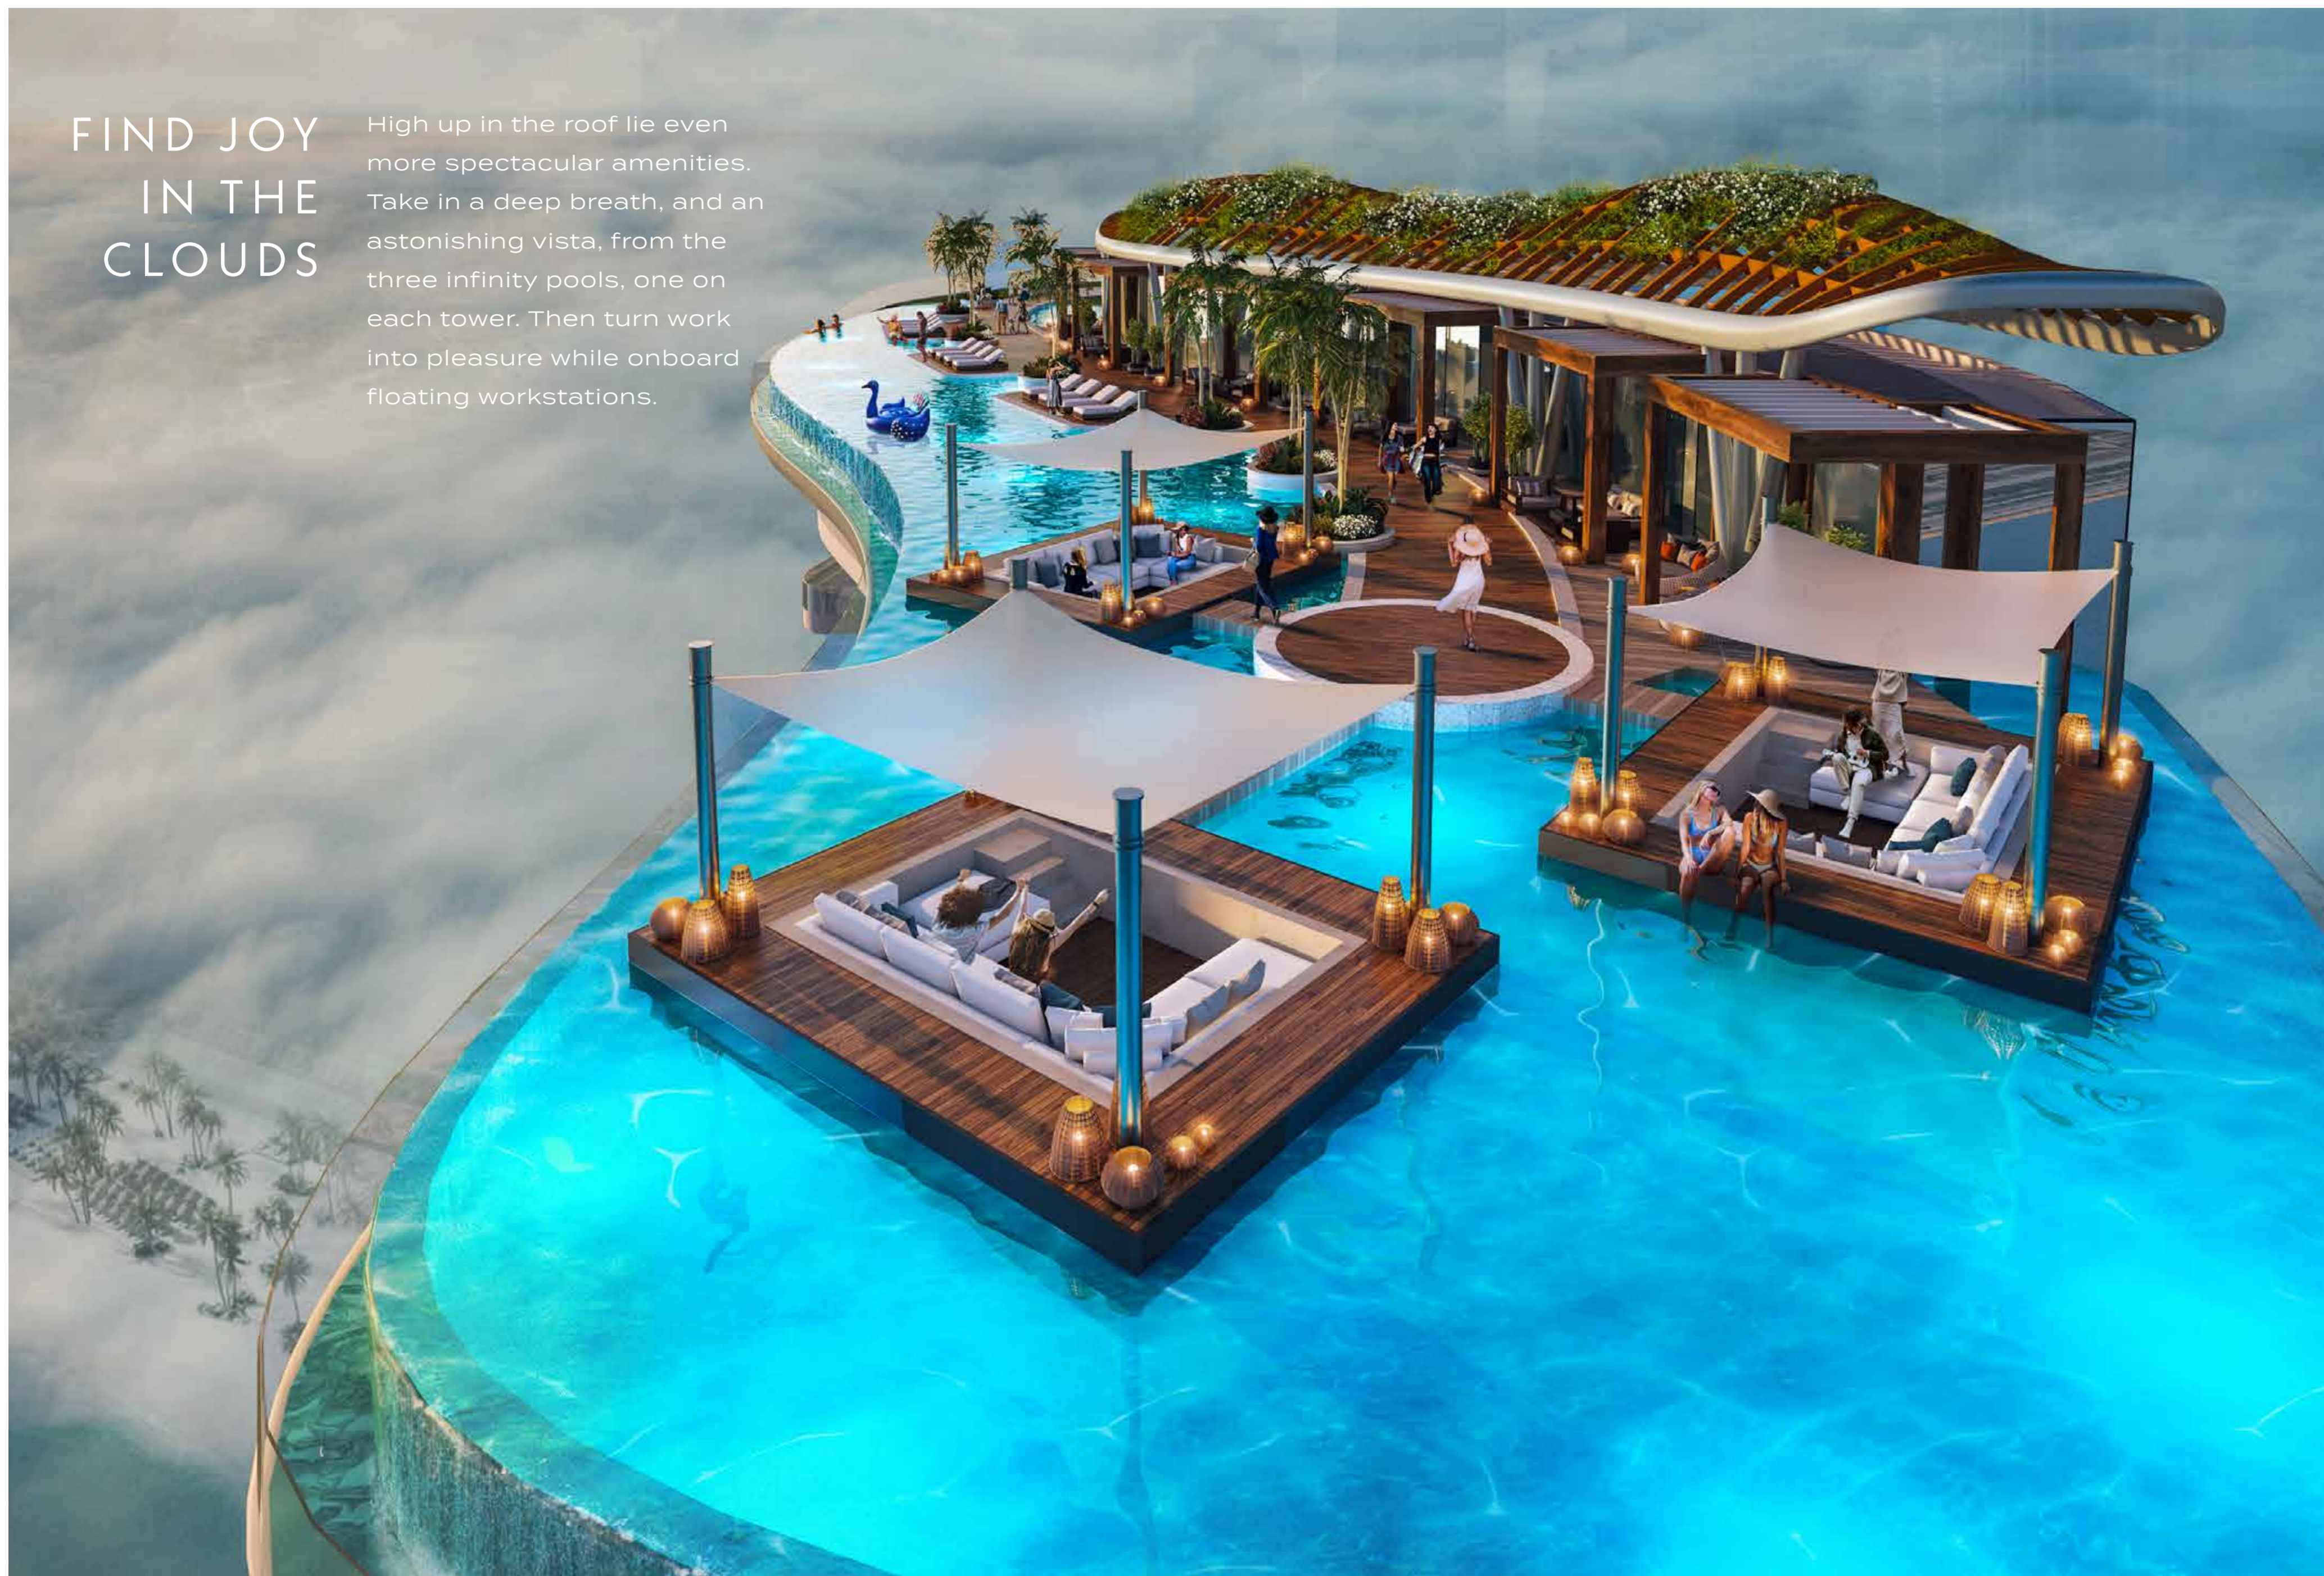

The sleek exteriors mimic the ocean's waves, and at the crest, is a Cavalli-inspired bridge that coils around the towers like a sea serpent.

An aerial view of a luxury resort. The main feature is a large, winding infinity pool with a white, wavy architectural structure along its edge. The pool is surrounded by wooden decks with lounge chairs and palm trees. To the right, there is a private beach with white sand and turquoise water. The resort building is modern with a white, curved facade. The sky is blue with some clouds, and several palm trees are visible on the left side of the image.

# FIND JOY IN THE CLOUDS

High up in the roof lie even more spectacular amenities. Take in a deep breath, and an astonishing vista, from the three infinity pools, one on each tower. Then turn work into pleasure while onboard floating workstations.

## MARITIME PLEASURES, EXPLORED

The song of the sea is like a mermaid's call. Unmistakable, and inescapable. Dance to its tune at some of the many amenities on the Podium Level. Pirouette through an elegantly crafted water maze. Dive into a luxury snorkeling experience in search of Cavalli treasures. Find your balance atop a surfboard at the wave pool. Or simply relax on a hammock, suspended above an infinity pool, as a smart-tray brings you a beverage of your choice whenever you desire.