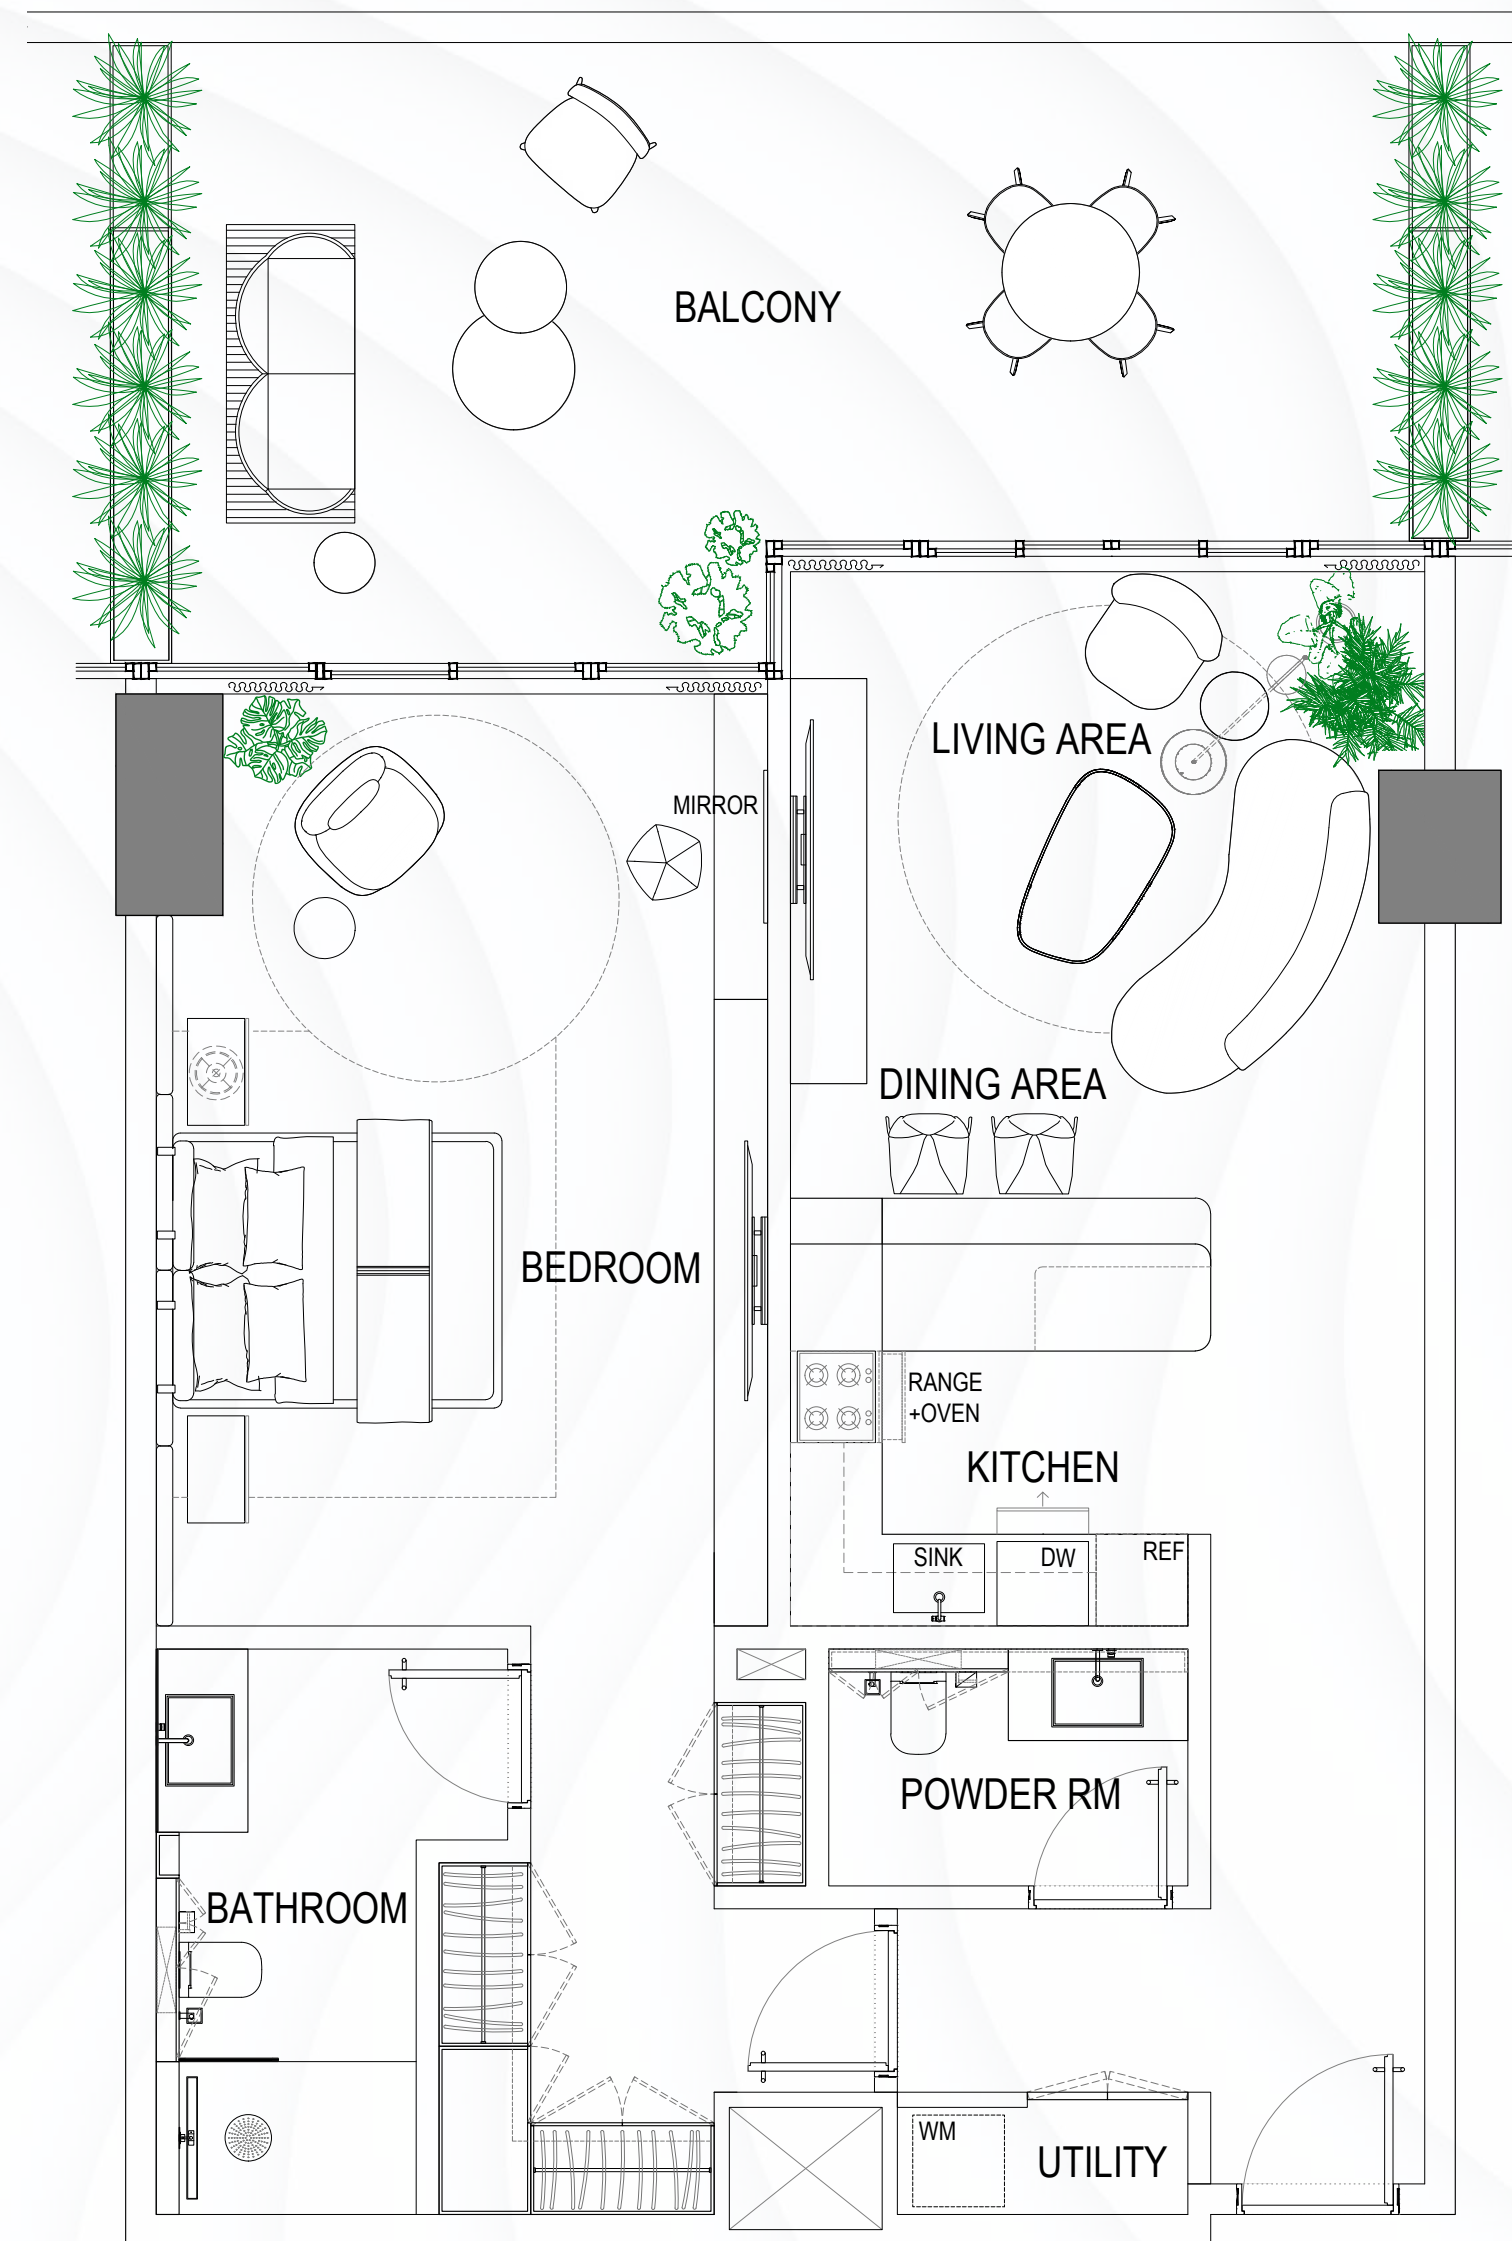

# FORTUNE

*Bay* RESIDENCES

HOME INSPIRED  
*BY HERITAGE*

TOPERO  
PROPERTIES

FLOOR PLANS

# 1 Bedroom

TYPE A

FLOOR PLANS

# 1 Bedroom

TYPE B

FLOOR PLANS

# 2 Bedrooms

TYPE A

FLOOR PLANS