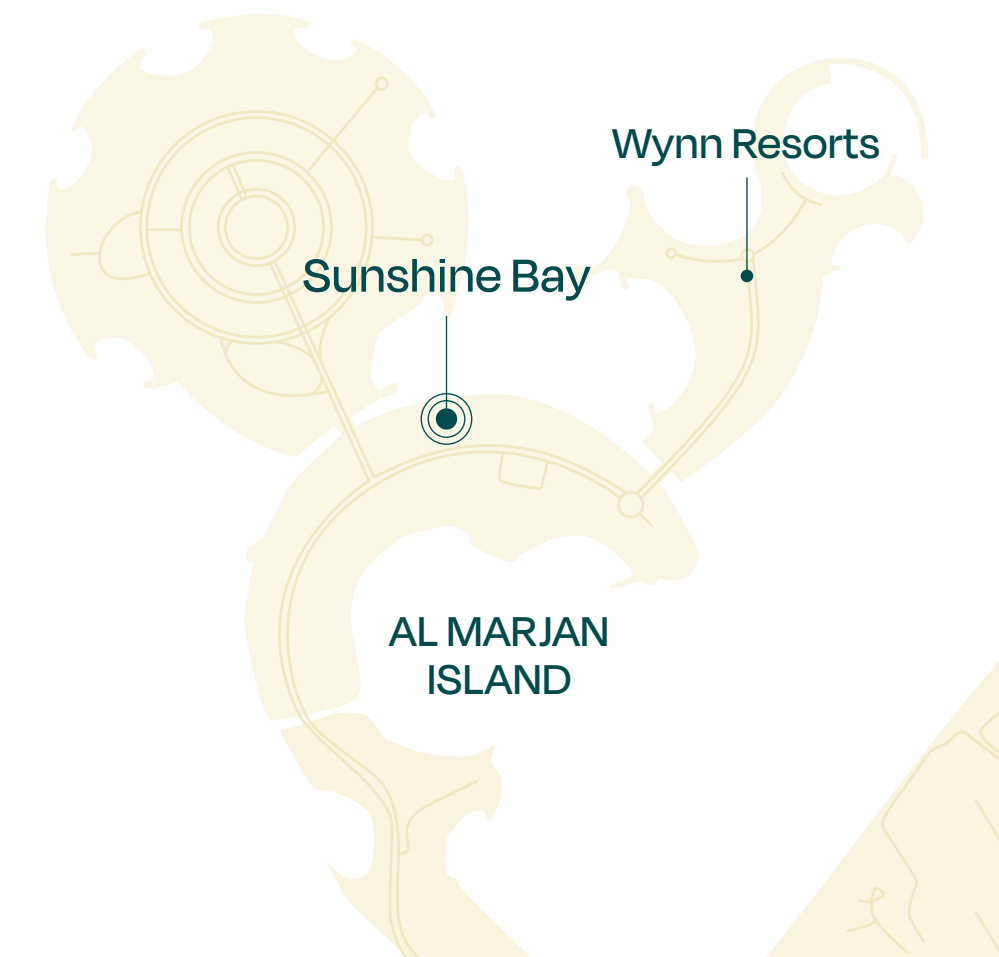

SUNSHINE BAY

SOURCE OF FATE

The Bay Collection

SUNSHINE BAY

SOURCE OF FATE

The Bay Collection

Studio

TYPE A