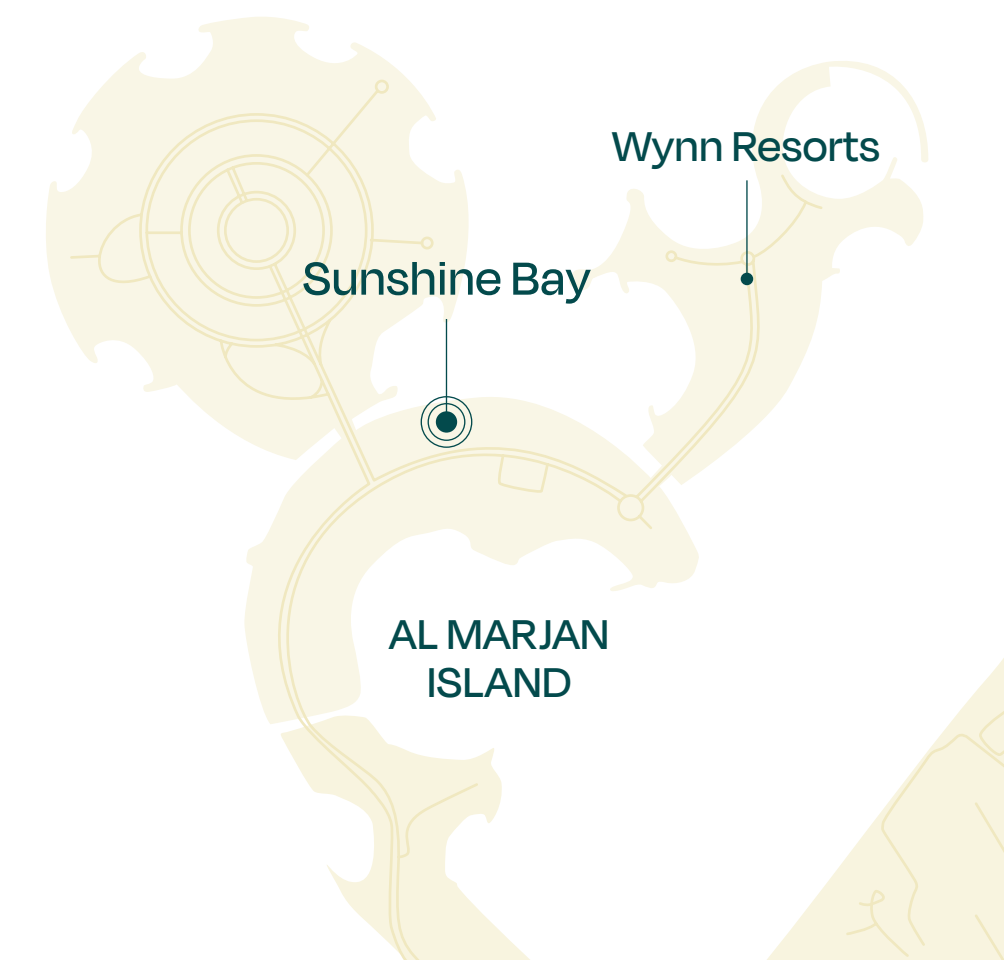

SUNSHINE BAY

SOURCE OF FATE

Studio

TYPE A
Units 04 and 06

Floor: 2-12

Suite Area	337 SQ FT
Balcony Area	103 SQ FT
Total Area	439 SQ FT