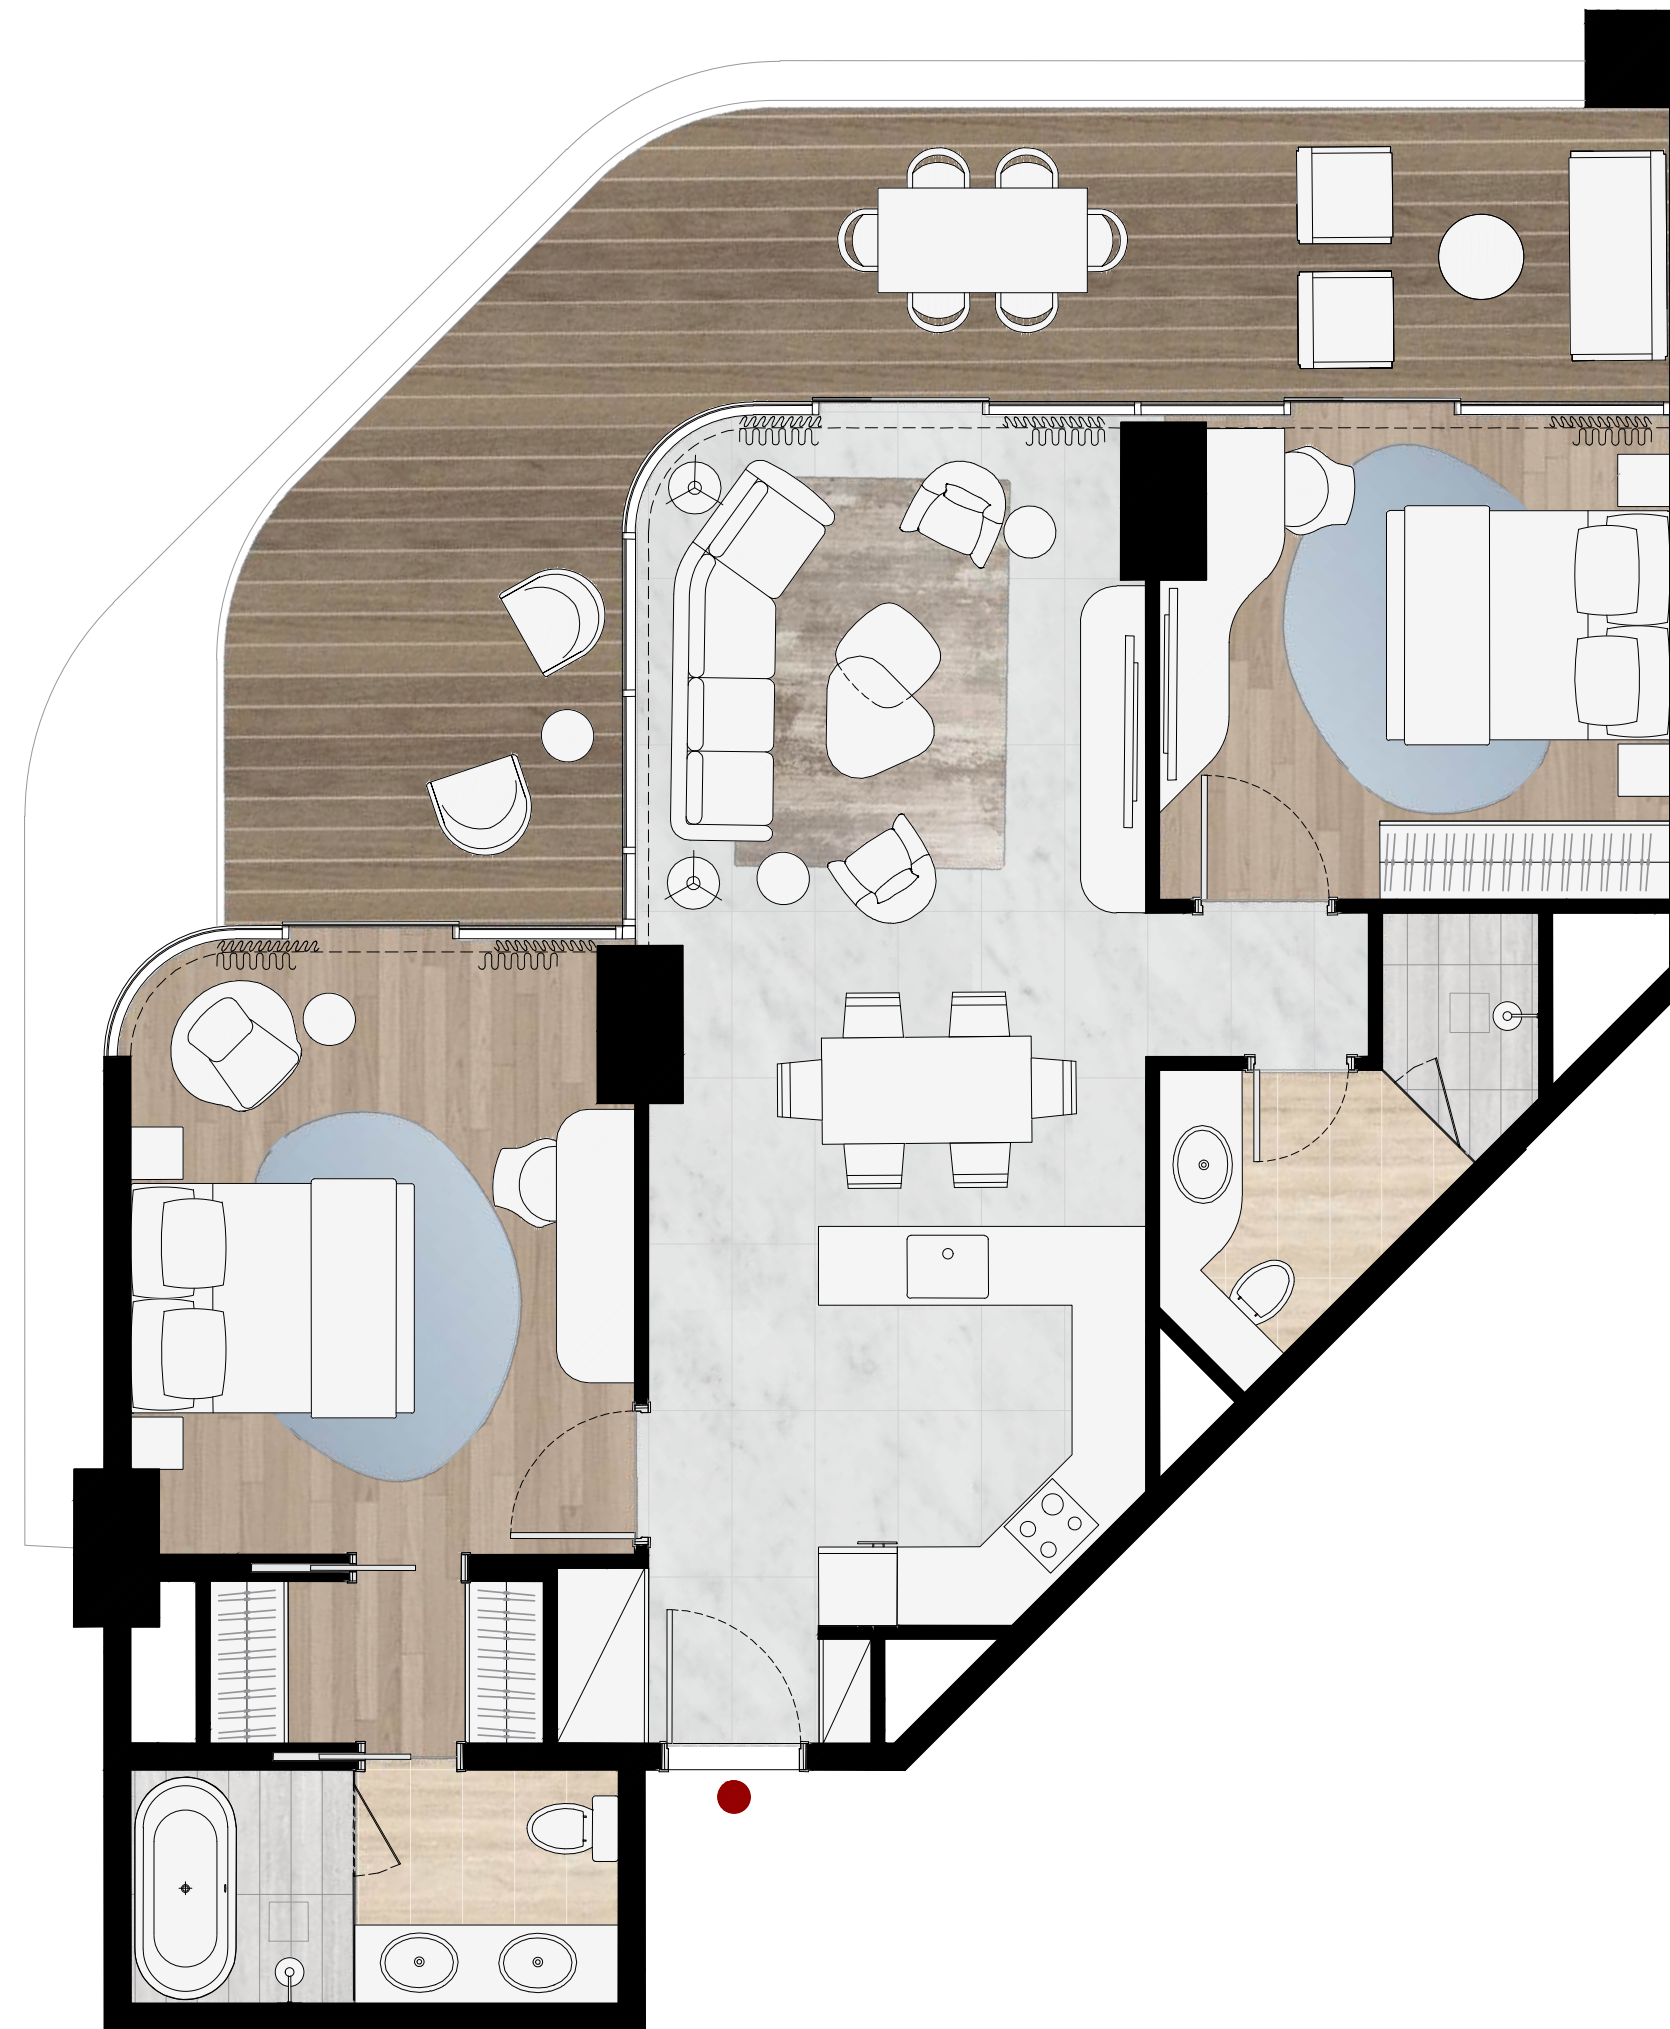

SUNSHINE BAY

SOURCE OF FATE

1 Bedroom

TYPE B
Unit 01

Floor: 2-12

Suite Area	609 SQ FT
Balcony Area	207 SQ FT
Total Area	816 SQ FT

Wynn
RESORTS

SUNSHINE BAY

SOURCE OF FATE

1 Bedroom

TYPE B
Unit 20

Floor: 2-12

Suite Area	609 SQ FT
Balcony Area	207 SQ FT
Total Area	816 SQ FT

Wynn
RESORTS

SUNSHINE BAY

SOURCE OF FATE

2 Bedroom

TYPE A
Units 08 and 09

Floor: 2-12

Suite Area	995 SQ FT
Balcony Area	347 SQ FT
Total Area	1,342 SQ FT

SUNSHINE BAY

SOURCE OF FATE

2 Bedroom

TYPE A
Units 12 and 13