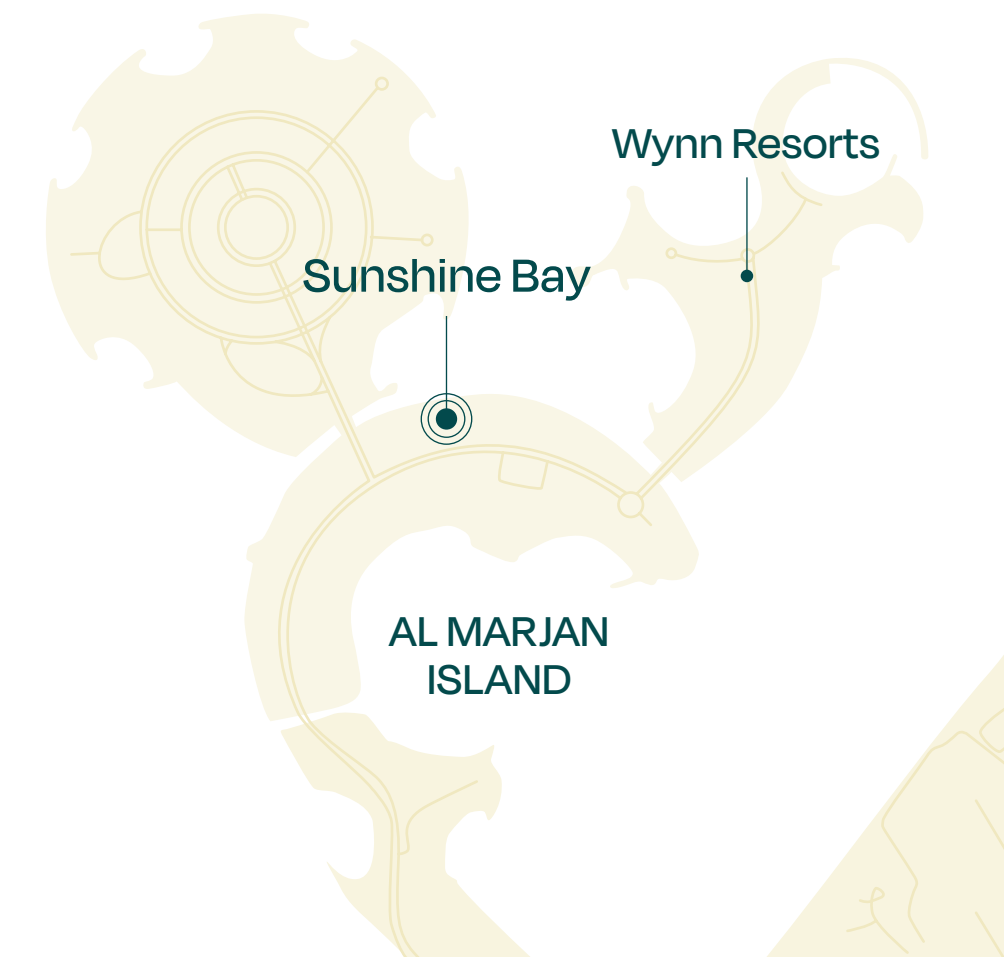

SUNSHINE BAY

SOURCE OF FATE

The Bay Collection

Studio

TYPE B

Unit 19

Floor: 1

Suite Area 437 SQ FT

Balcony Area 355 SQ FT

Total Area 792 SQ FT