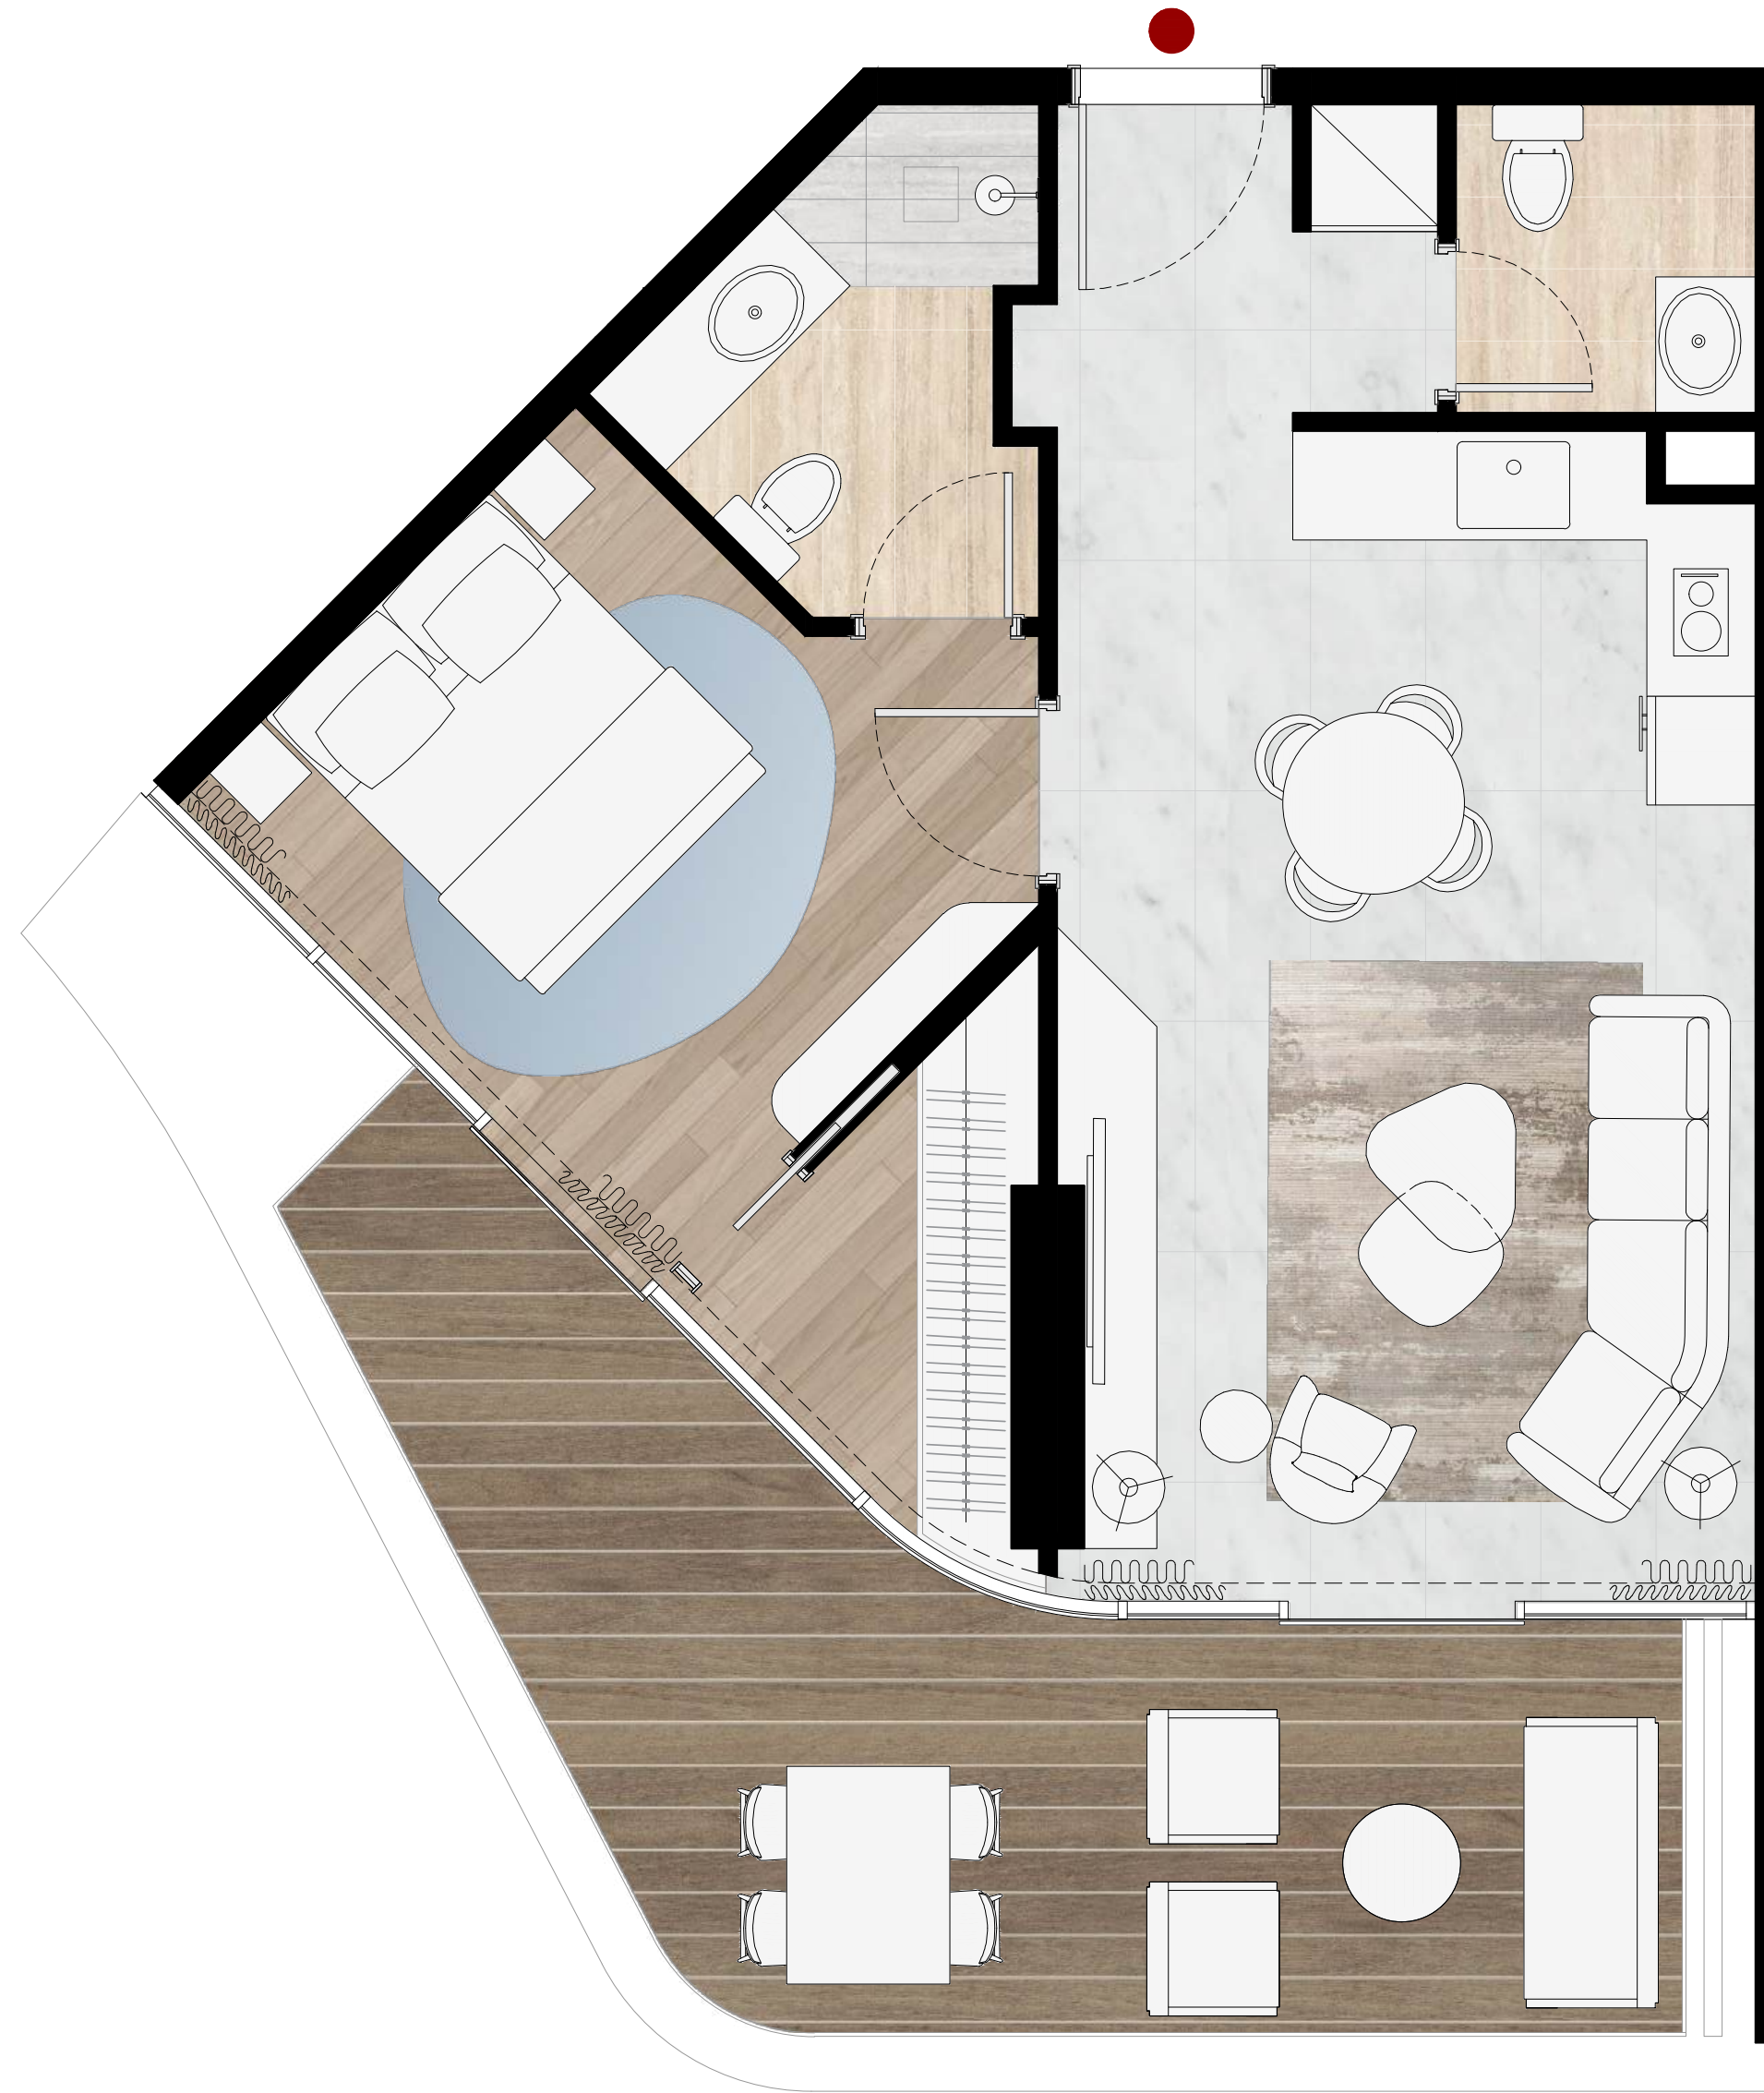

SUNSHINE BAY

SOURCE OF FATE

1 Bedroom

TYPE B
Unit 01

Floor: 2-12

Suite Area	609 SQ FT
Balcony Area	207 SQ FT
Total Area	816 SQ FT

Wynn
RESORTS

SUNSHINE BAY

SOURCE OF FATE

1 Bedroom

TYPE B
Unit 20

Floor: 2-12

Suite Area	609 SQ FT
Balcony Area	207 SQ FT
Total Area	816 SQ FT

Wynn
RESORTS

SUNSHINE BAY

SOURCE OF FATE