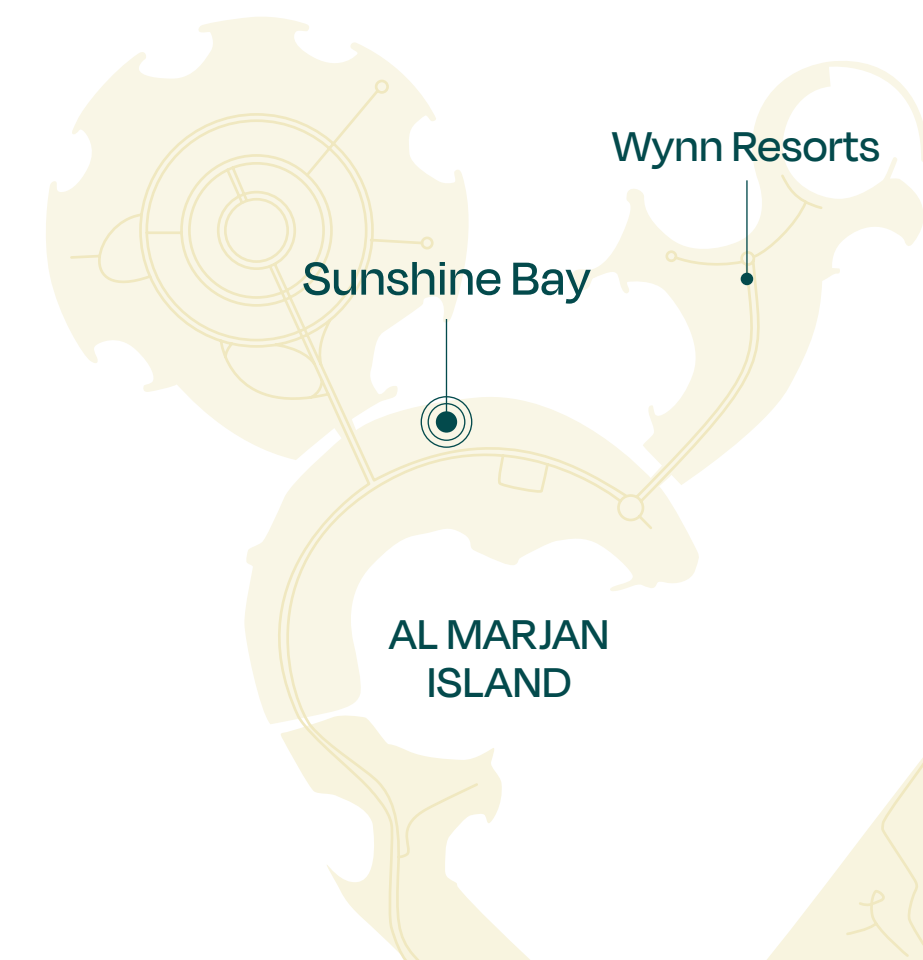

SUNSHINE BAY

SOURCE OF FATE

1 Bedroom

TYPE B
Unit 01

Floor: 2-12

Suite Area	609 SQ FT
Balcony Area	207 SQ FT
Total Area	816 SQ FT

Wynn
RESORTS

SUNSHINE BAY