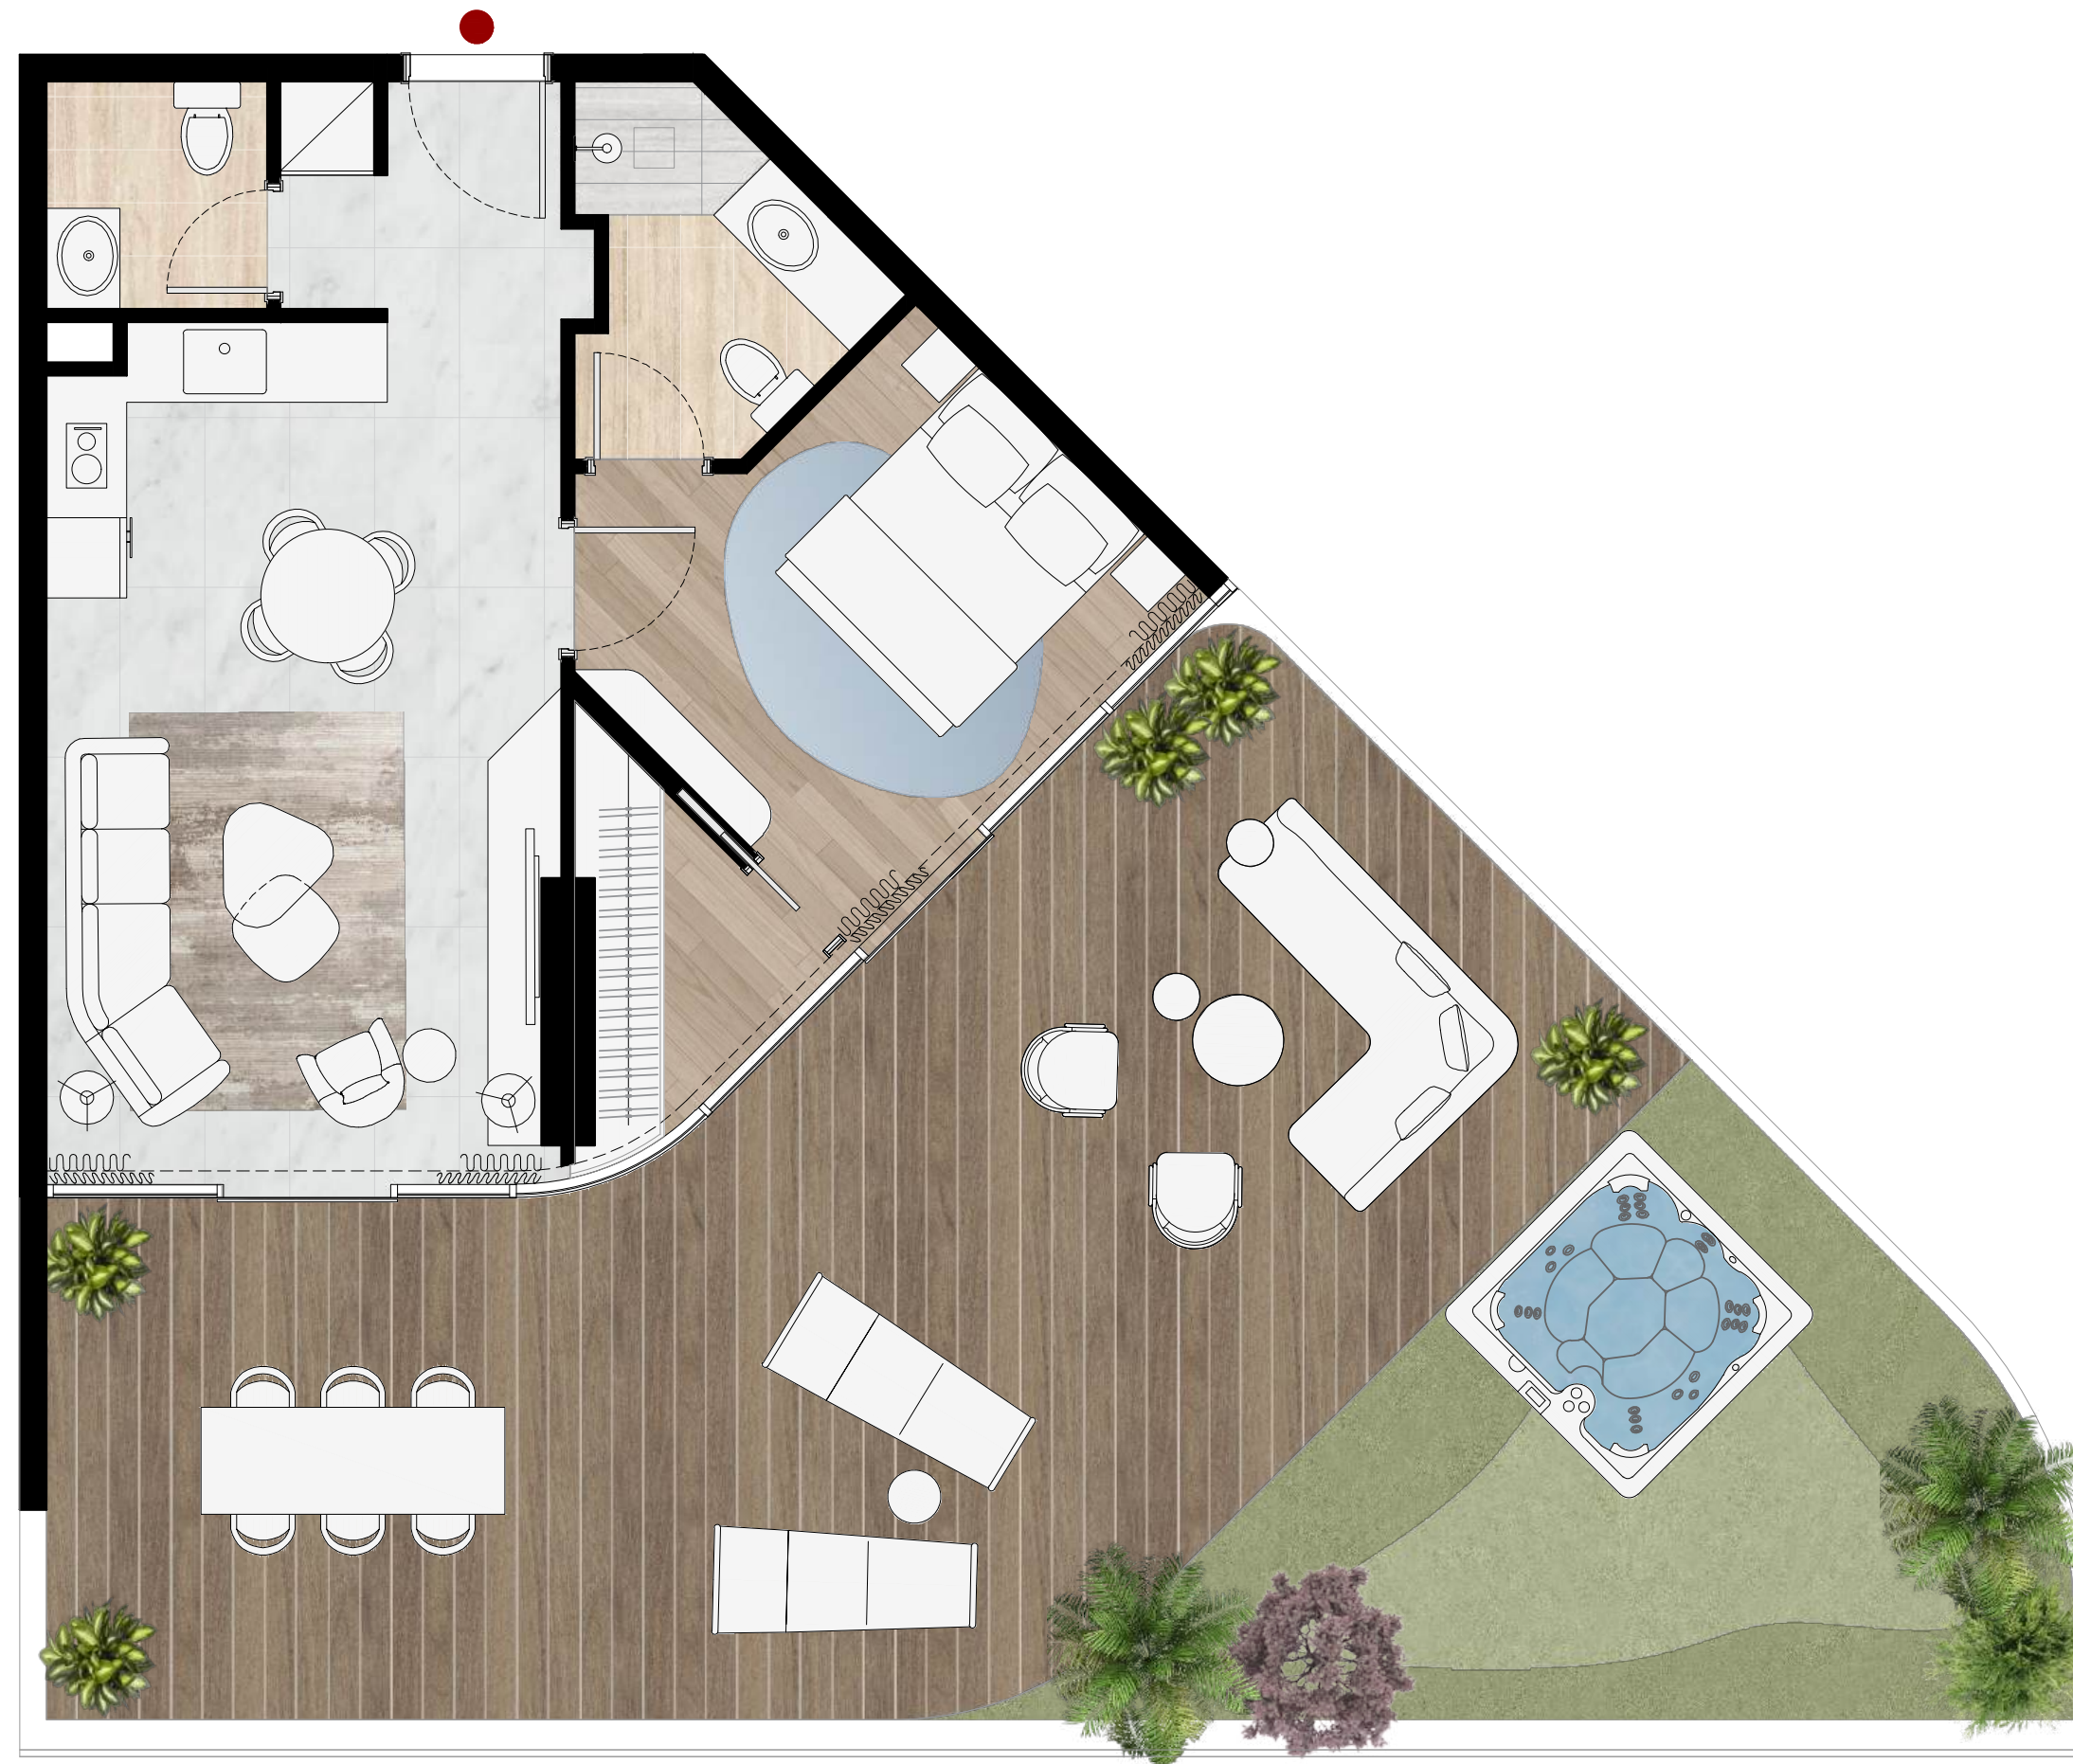

SUNSHINE BAY

SOURCE OF FATE

The Bay Collection

1 Bedroom

TYPE B

Unit 20

Floor: 1

Suite Area 609 SQ FT

Balcony Area 900 SQ FT

Total Area 1,508 SQ FT