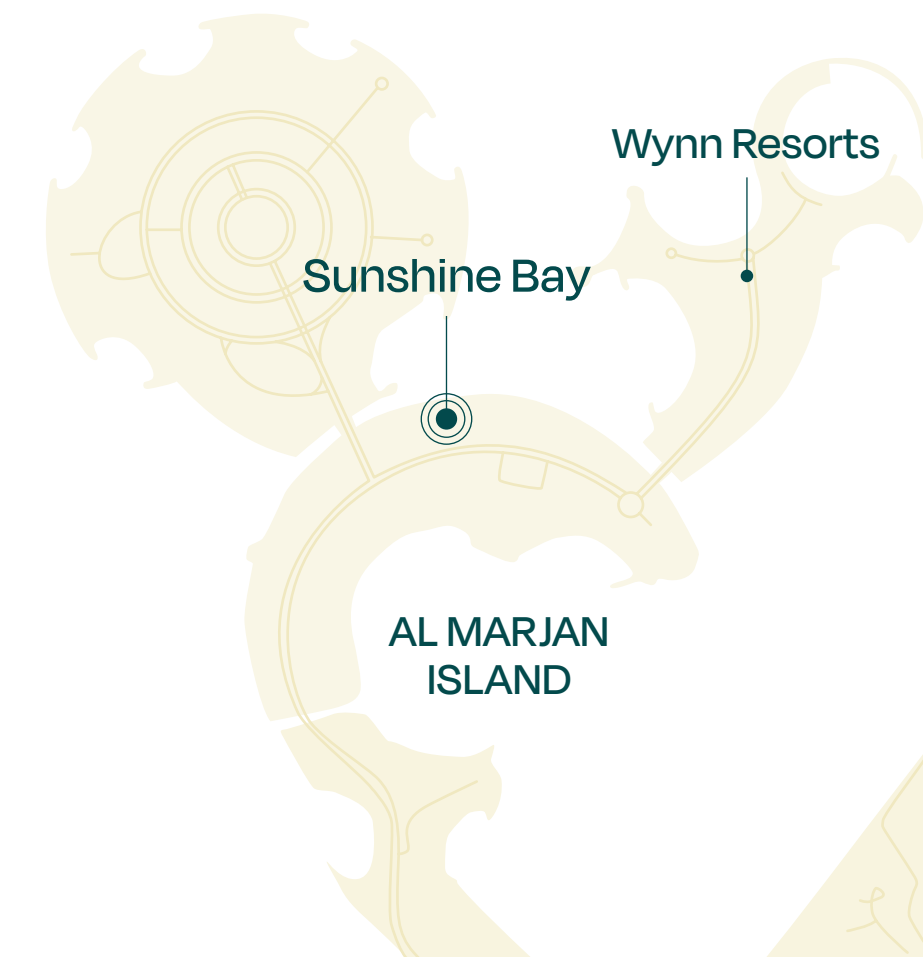

SUNSHINE BAY

SOURCE OF FATE

1 Bedroom

TYPE B
Unit 01

Floor: 2-12

Suite Area	609 SQ FT
Balcony Area	207 SQ FT
Total Area	816 SQ FT

Wynn
RESORTS

SUNSHINE BAY