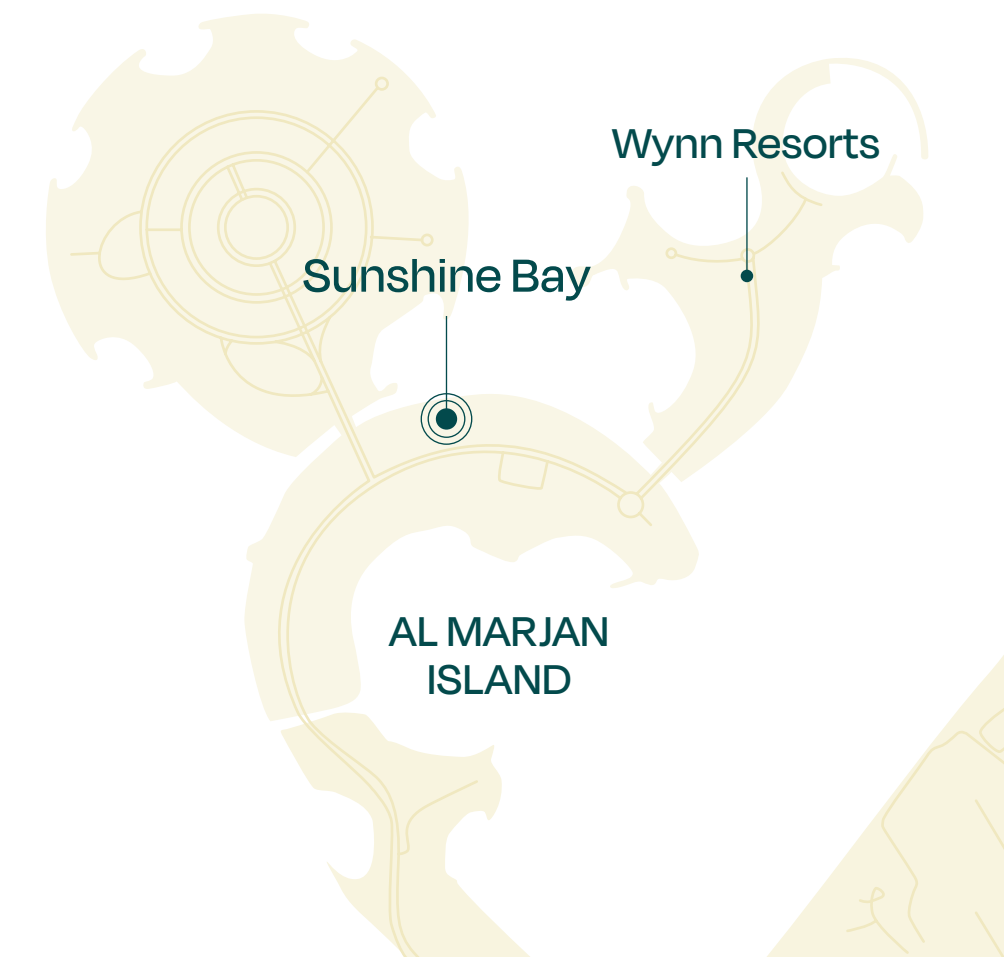

SUNSHINE BAY

SOURCE OF FATE

The Bay Collection

Studio

TYPE A
Units 15 and 17

Floor: 1

Suite Area	377 SQ FT
Balcony Area	353 SQ FT
Total Area	730 SQ FT