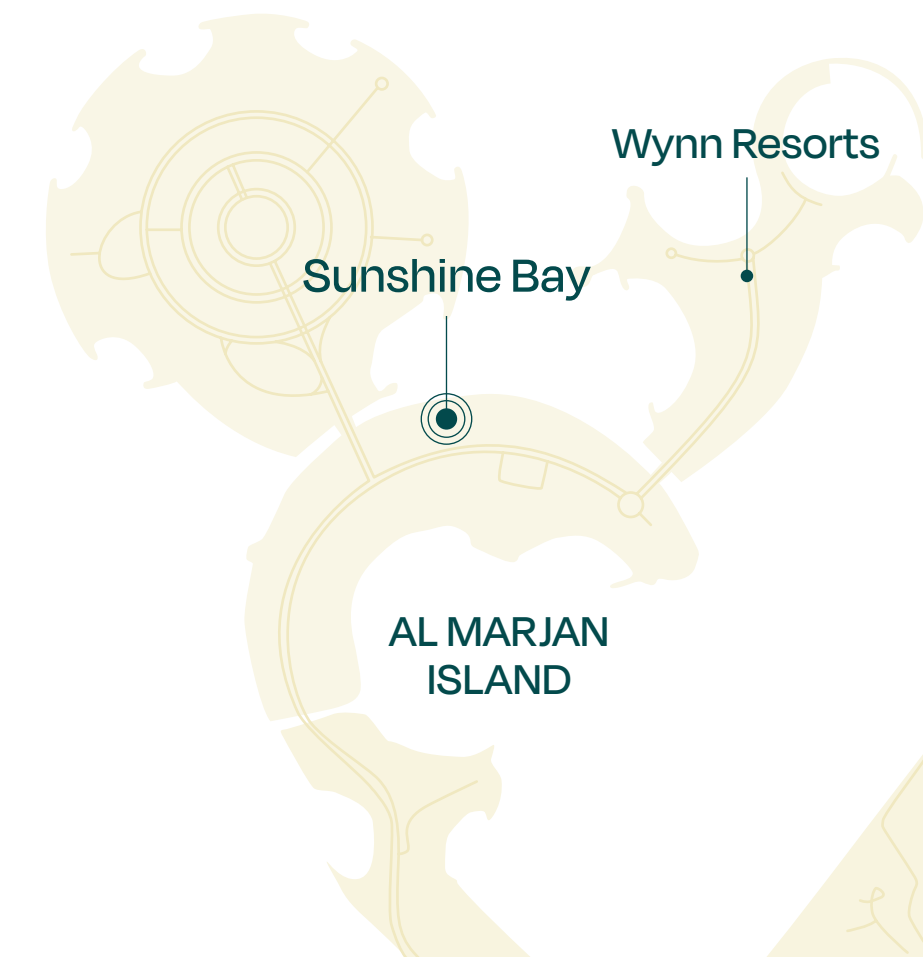

SUNSHINE BAY

SOURCE OF FATE

The Bay Collection

2 Bedroom

TYPE B

Unit 10

Floor: 1

Suite Area 1,050 SQ FT

Balcony Area 979 SQ FT

Total Area 2,029 SQ FT