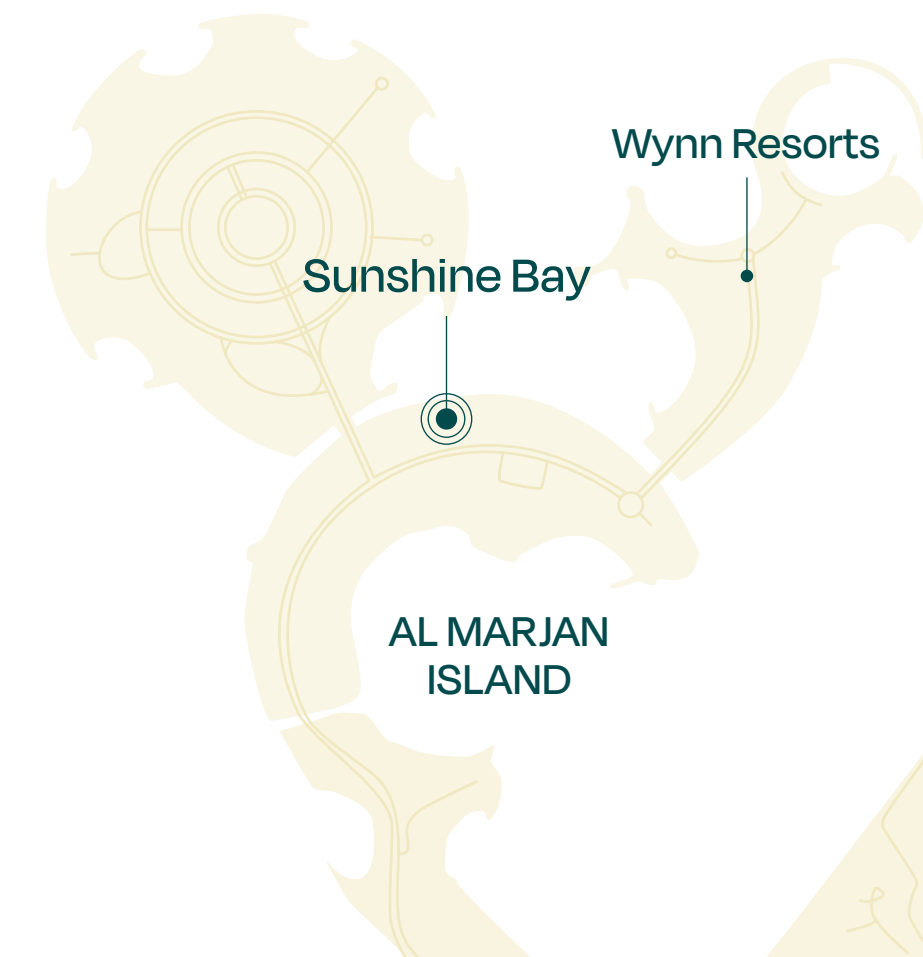

TYPE A

Units 12 and 13

Floor: 1

Suite Area 1,102 SQ FT

Balcony Area 1,205 SQ FT

Total Area 2,307 SQ FT

Wynn
RESORTS

SUNSHINE BAY