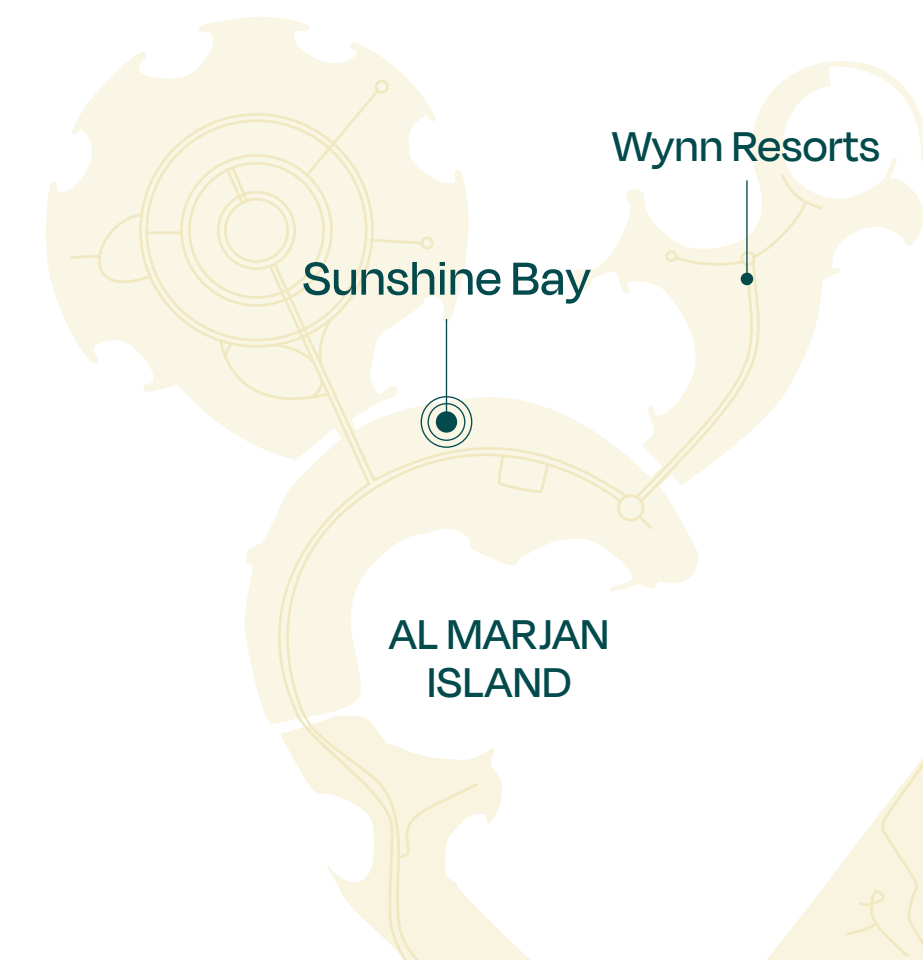

Studio

TYPE B
Unit 19

Floor: 2-12

Suite Area	404 SQ FT
Balcony Area	103 SQ FT
Total Area	507 SQ FT

Wynn
RESORTS

SUNSHINE BAY

SOURCE OF FATE

1 Bedroom