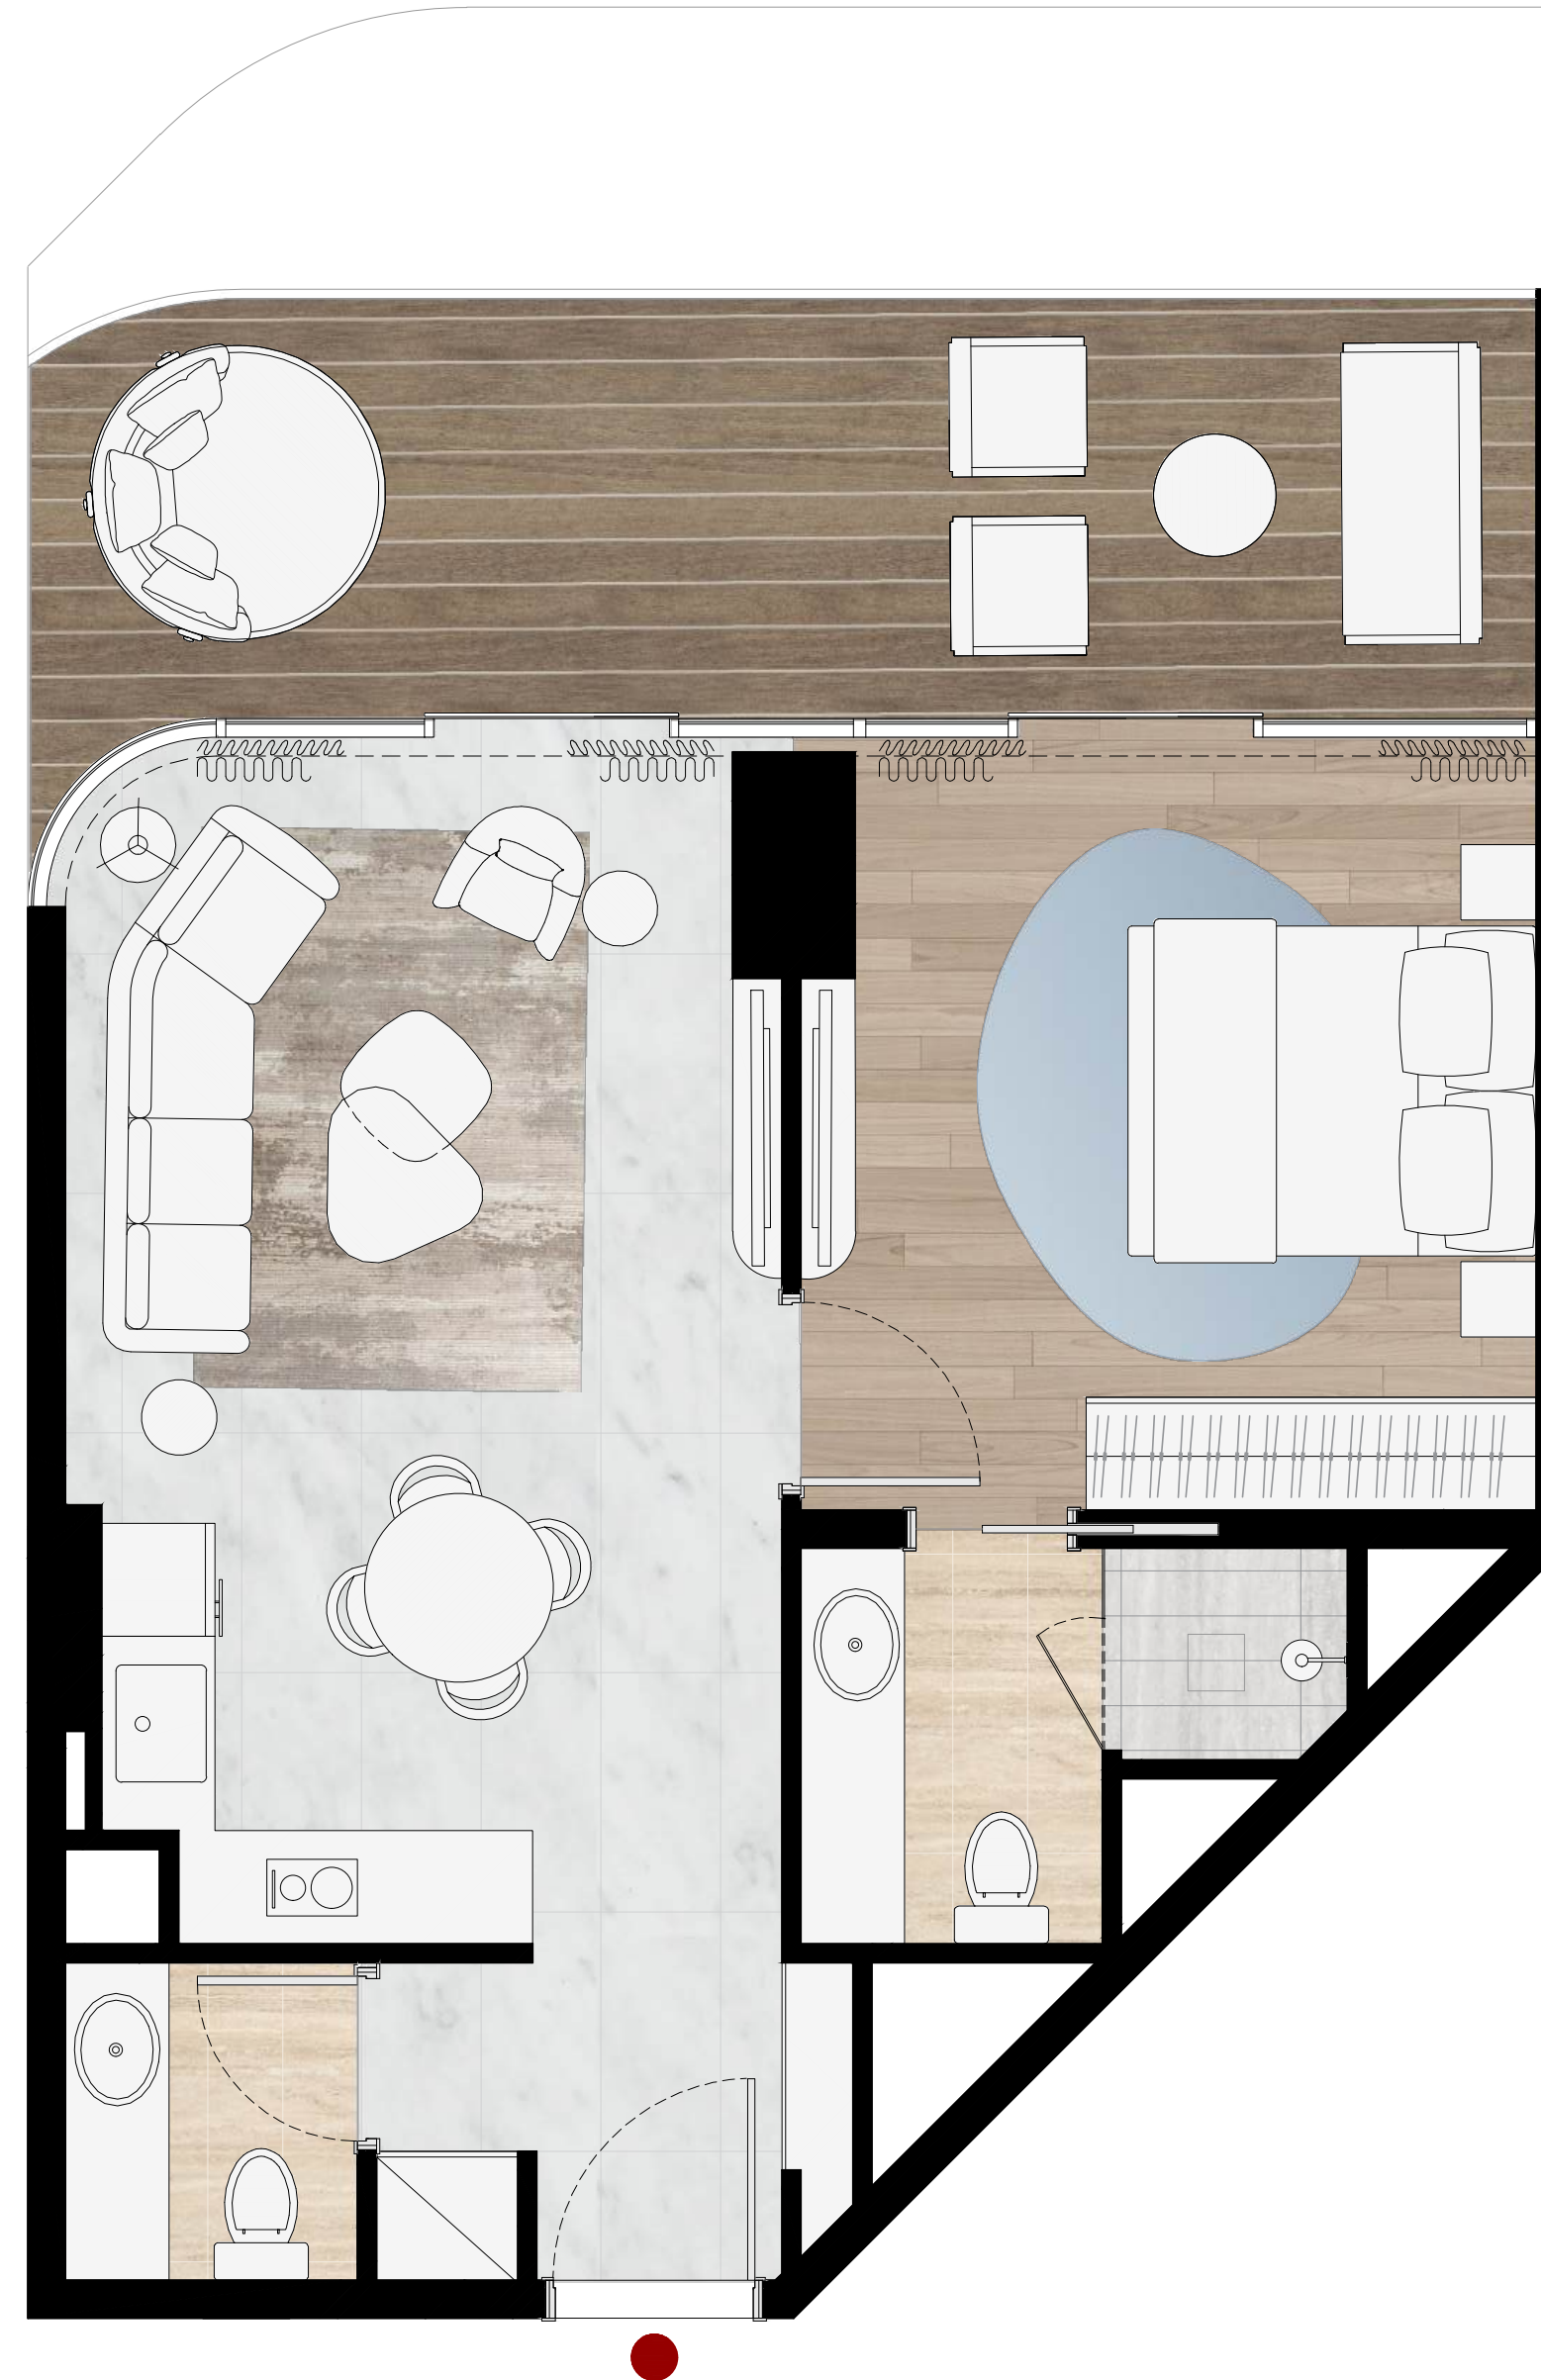

Studio

TYPE B
Unit 19

Floor: 2-12

Suite Area	404 SQ FT
Balcony Area	103 SQ FT
Total Area	507 SQ FT

Wynn
RESORTS

SUNSHINE BAY

SOURCE OF FATE

1 Bedroom

TYPE A

Units 03, 05 and 07

Floor: 2-12

Suite Area 589 SQ FT

Balcony Area 202 SQ FT

Total Area 790 SQ FT

SUNSHINE BAY

SOURCE OF FATE

1 Bedroom

TYPE A

Units 14, 16 and 18

Floor: 2-12

Suite Area 589 SQ FT

Balcony Area 202 SQ FT

Total Area 790 SQ FT

Wynn
RESORTS

SUNSHINE BAY

SOURCE OF FATE

1 Bedroom

TYPE B
Unit 01

Floor: 2-12

Suite Area	609 SQ FT
Balcony Area	207 SQ FT
Total Area	816 SQ FT

Wynn
RESORTS

SUNSHINE BAY