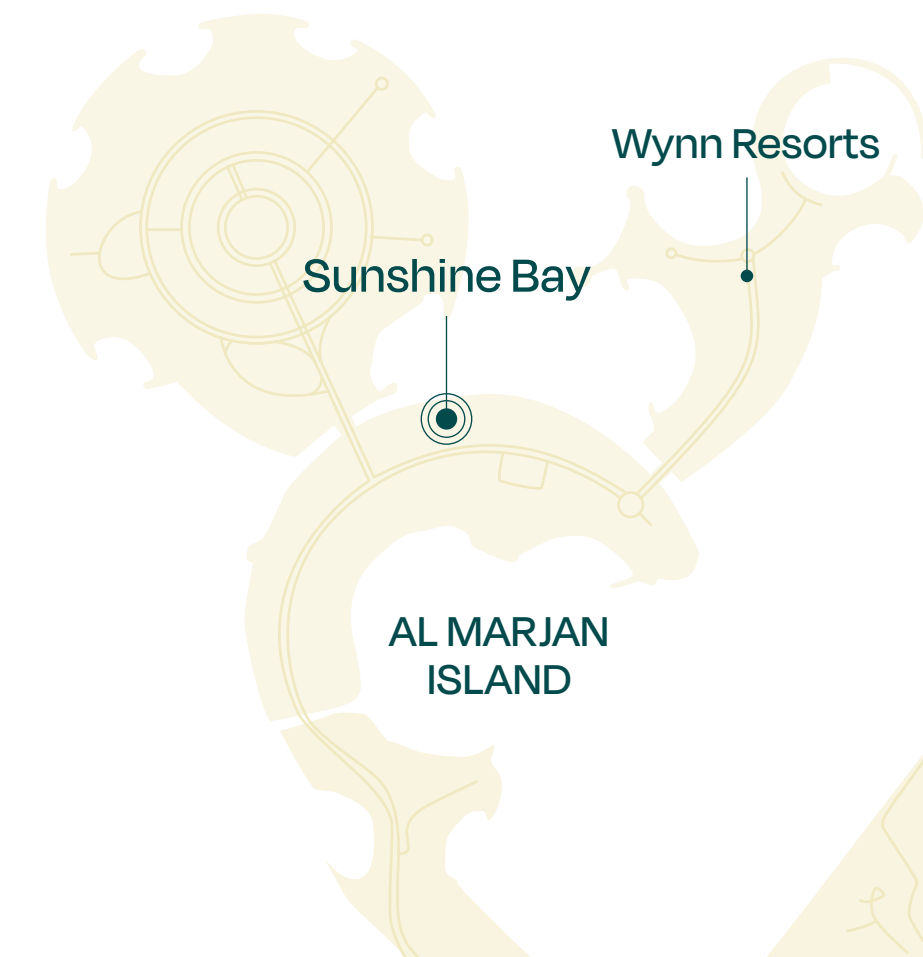

SUNSHINE BAY

SOURCE OF FATE

The Bay Collection

2 Bedroom

TYPE B

Unit 11

Floor: 1

Suite Area 1,050 SQ FT

Balcony Area 979 SQ FT

Total Area 2,028 SQ FT