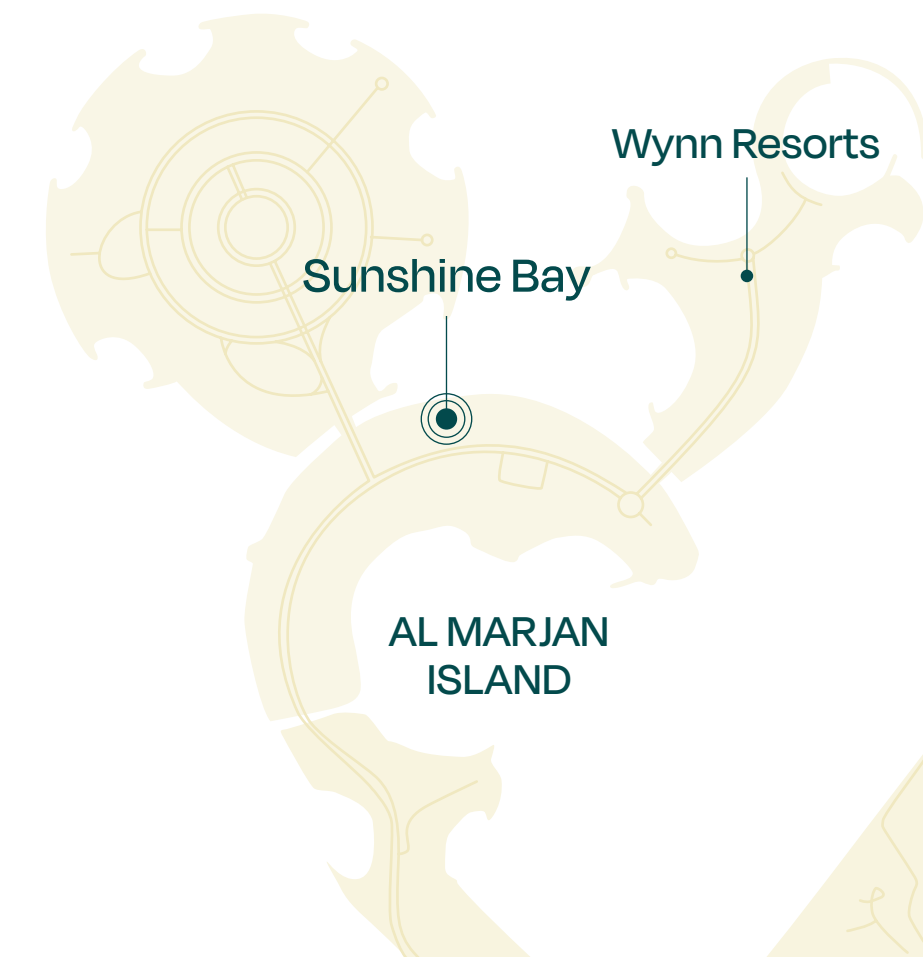

SUNSHINE BAY

SOURCE OF FATE

1 Bedroom

TYPE A

Units 03, 05 and 07

Floor: 2-12

Suite Area 589 SQ FT

Balcony Area 202 SQ FT

Total Area 790 SQ FT