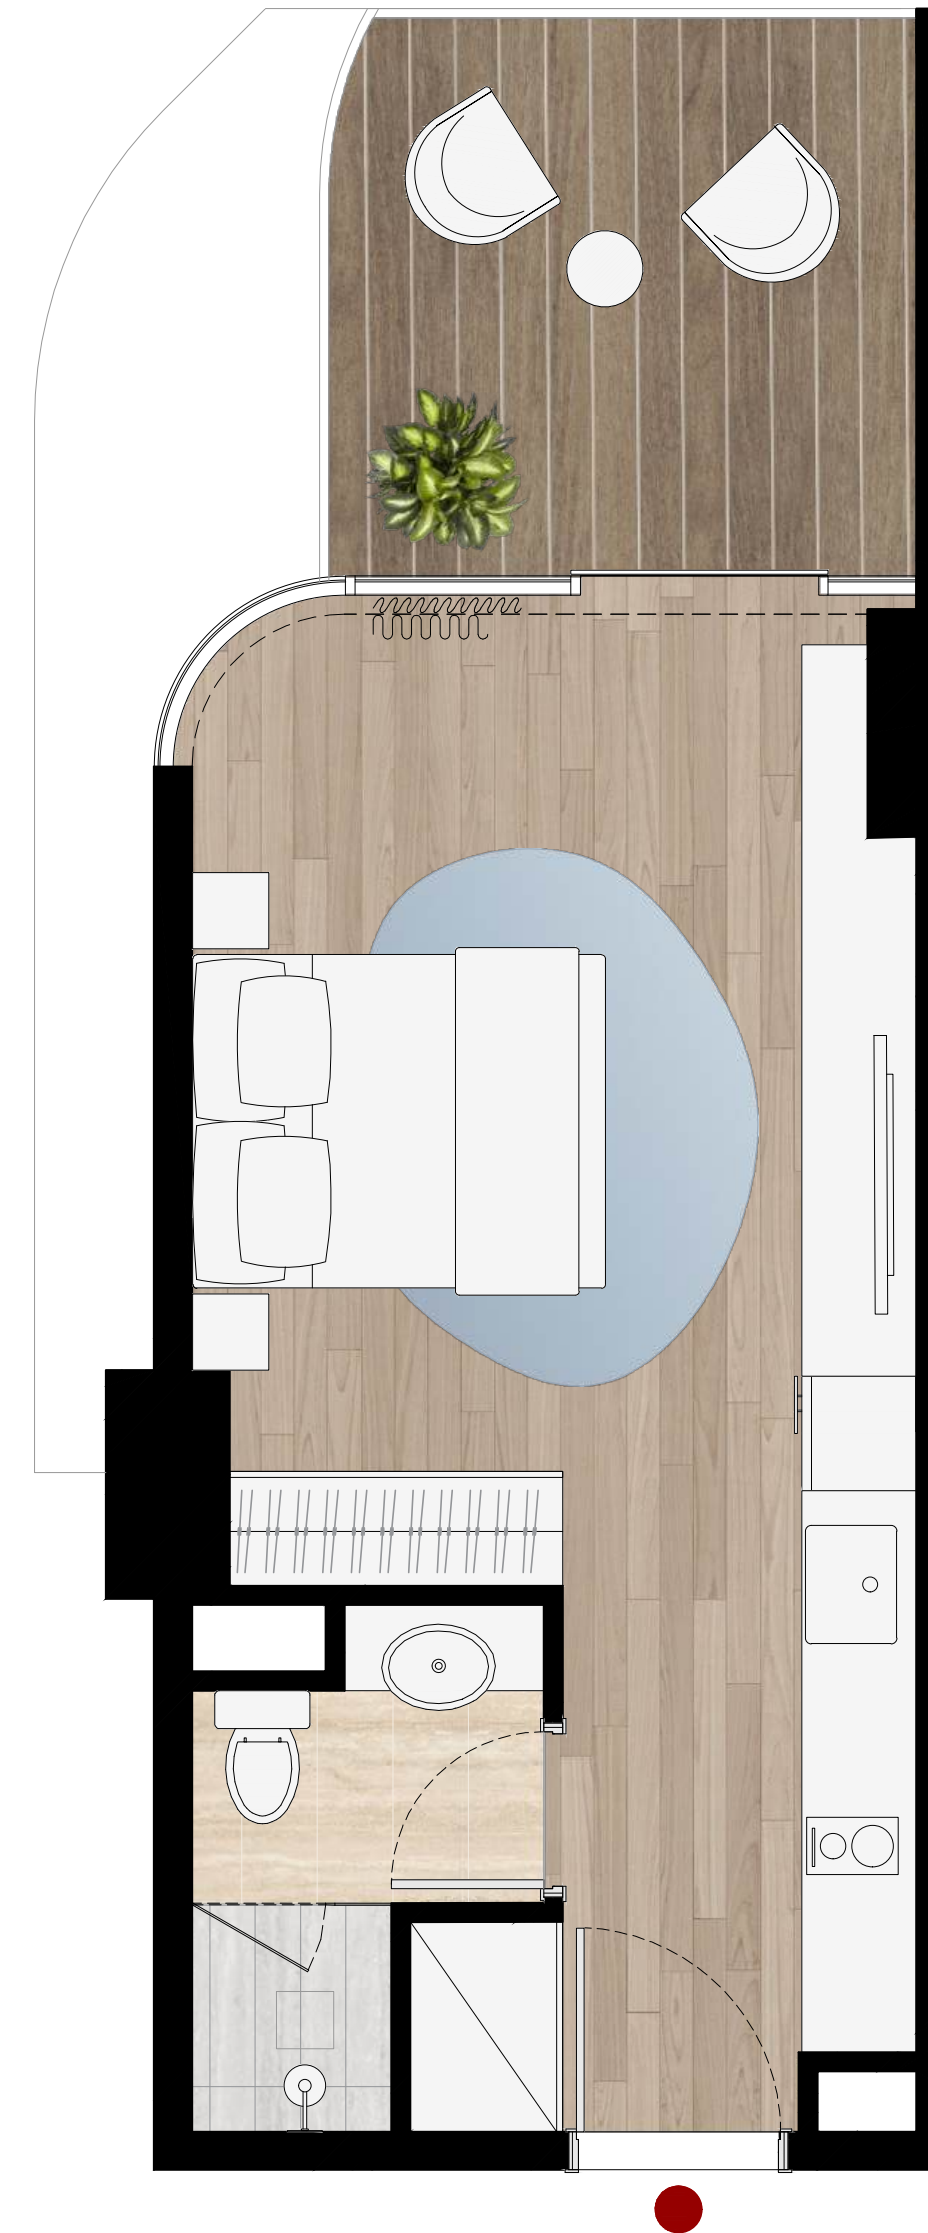

SUNSHINE BAY

FLOOR PLANS

SOURCE OF FATE
PROPERTIES

SUNSHINE BAY

SOURCE OF FATE

Studio

TYPE A
Units 04 and 06

Floor: 2-12

Suite Area	337 SQ FT
Balcony Area	103 SQ FT
Total Area	439 SQ FT

SUNSHINE BAY

SOURCE OF FATE

Studio

TYPE A
Units 15 and 17

Floor: 2-12

Suite Area	337 SQ FT
Balcony Area	103 SQ FT
Total Area	439 SQ FT

SUNSHINE BAY

SOURCE OF FATE

Studio

TYPE B
Unit 02

Floor: 2-12

Suite Area	404 SQ FT
Balcony Area	103 SQ FT
Total Area	507 SQ FT

Wynn
RESORTS

SUNSHINE BAY

SOURCE OF FATE

Studio

TYPE B
Unit 19

Floor: 2-12

Suite Area	404 SQ FT
Balcony Area	103 SQ FT
Total Area	507 SQ FT

Wynn
RESORTS

SUNSHINE BAY

SOURCE OF FATE

1 Bedroom