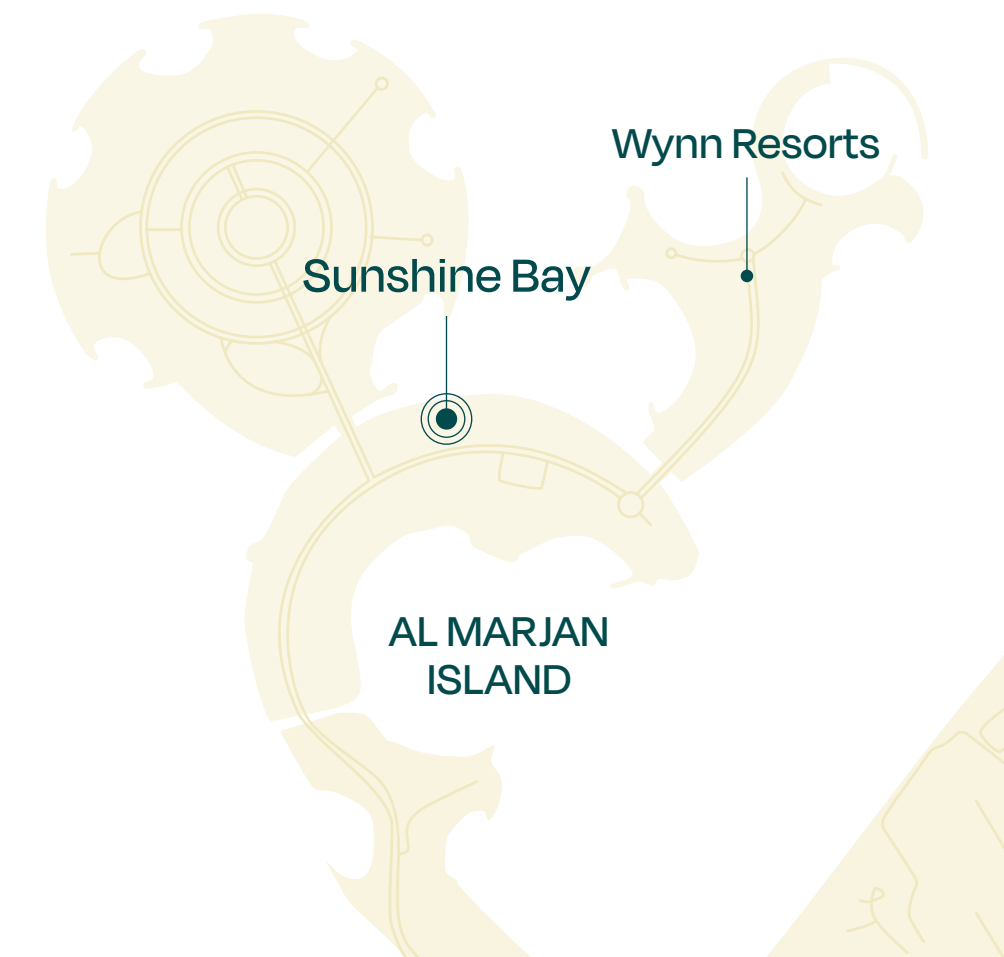

Suite Area 1,102 SQ FT

Balcony Area 1,199 SQ FT

Total Area 2,300 SQ FT

Wynn
RESORTS

SUNSHINE BAY

SOURCE OF FATE

The Bay Collection

2 Bedroom