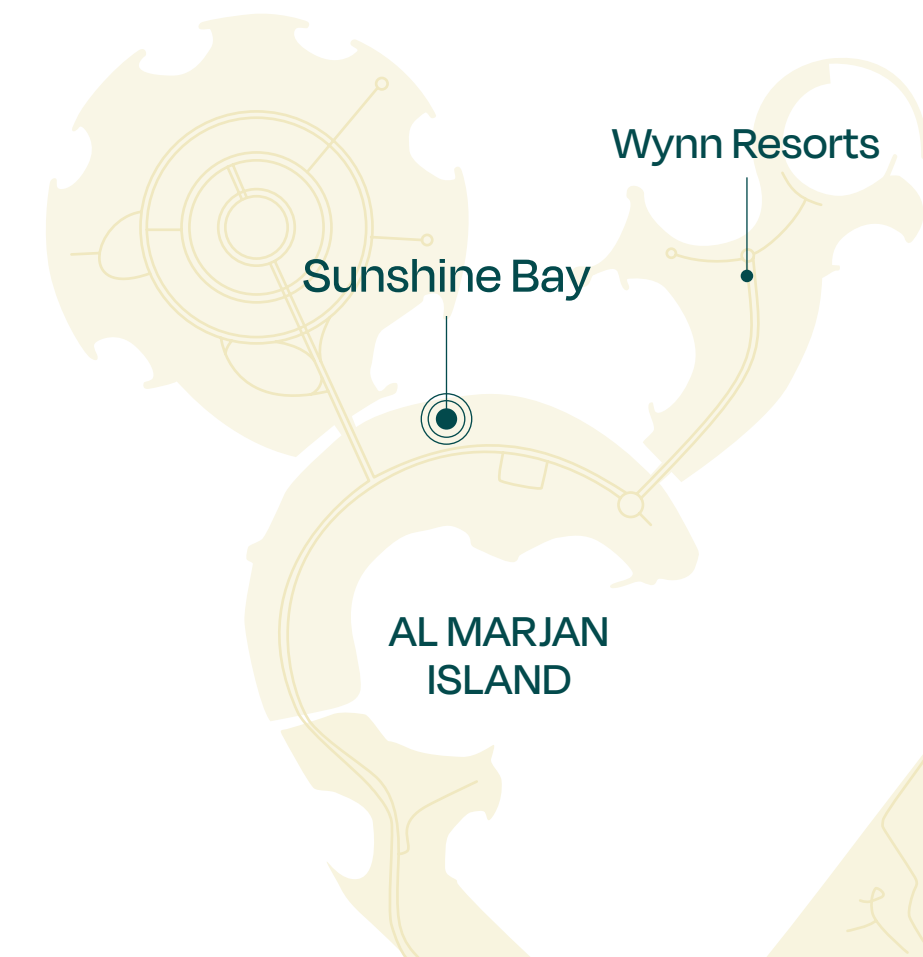

SUNSHINE BAY

SOURCE OF FATE

The Bay Collection

1 Bedroom

TYPE B

Unit 20

Floor: 1

Suite Area 609 SQ FT

Balcony Area 900 SQ FT

Total Area 1,508 SQ FT