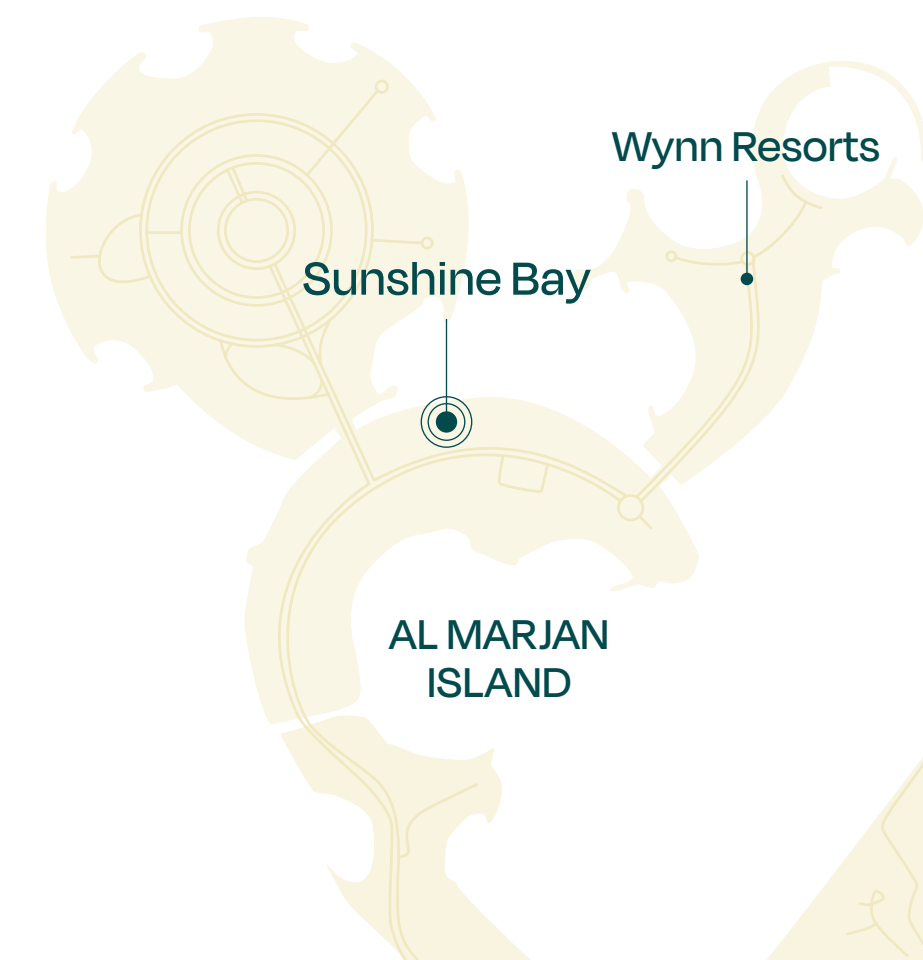

SUNSHINE BAY

SOURCE OF FATE

Studio

TYPE A
Units 15 and 17

Floor: 2-12

Suite Area	337 SQ FT
Balcony Area	103 SQ FT
Total Area	439 SQ FT