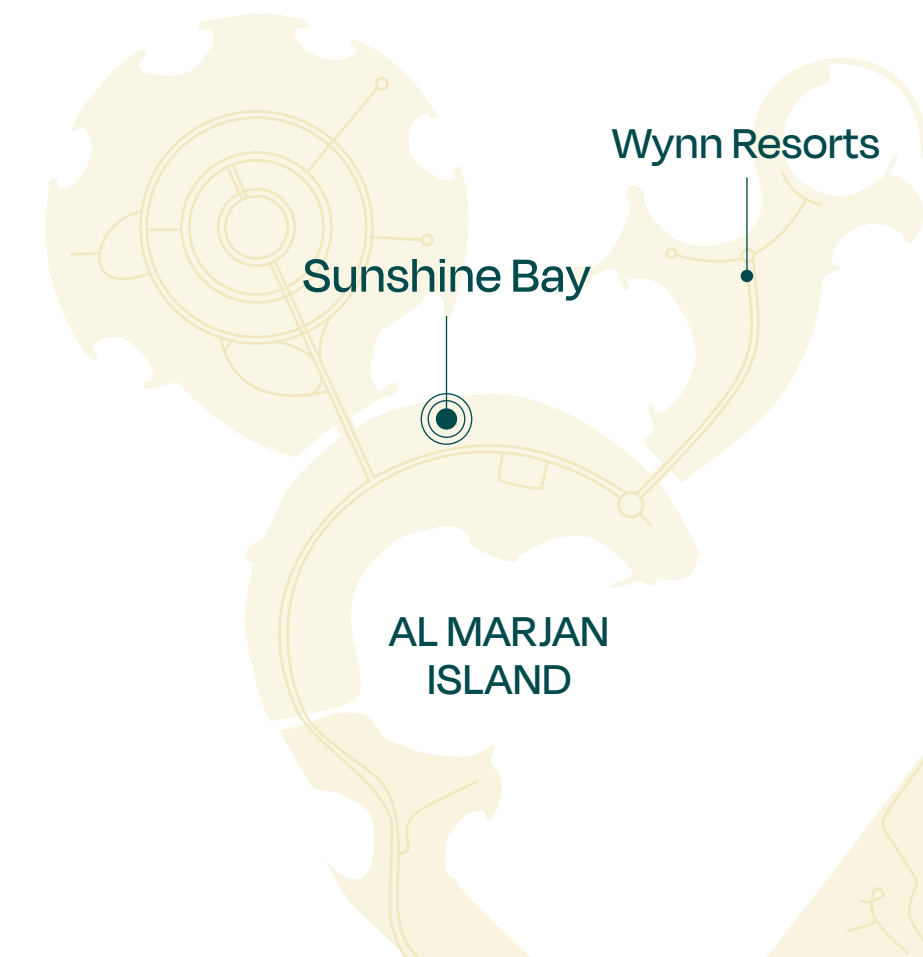

TYPE B

Unit 01

Floor: 1

Suite Area 609 SQ FT

Balcony Area 899 SQ FT

Total Area 1,508 SQ FT

Wynn
RESORTS

SUNSHINE BAY