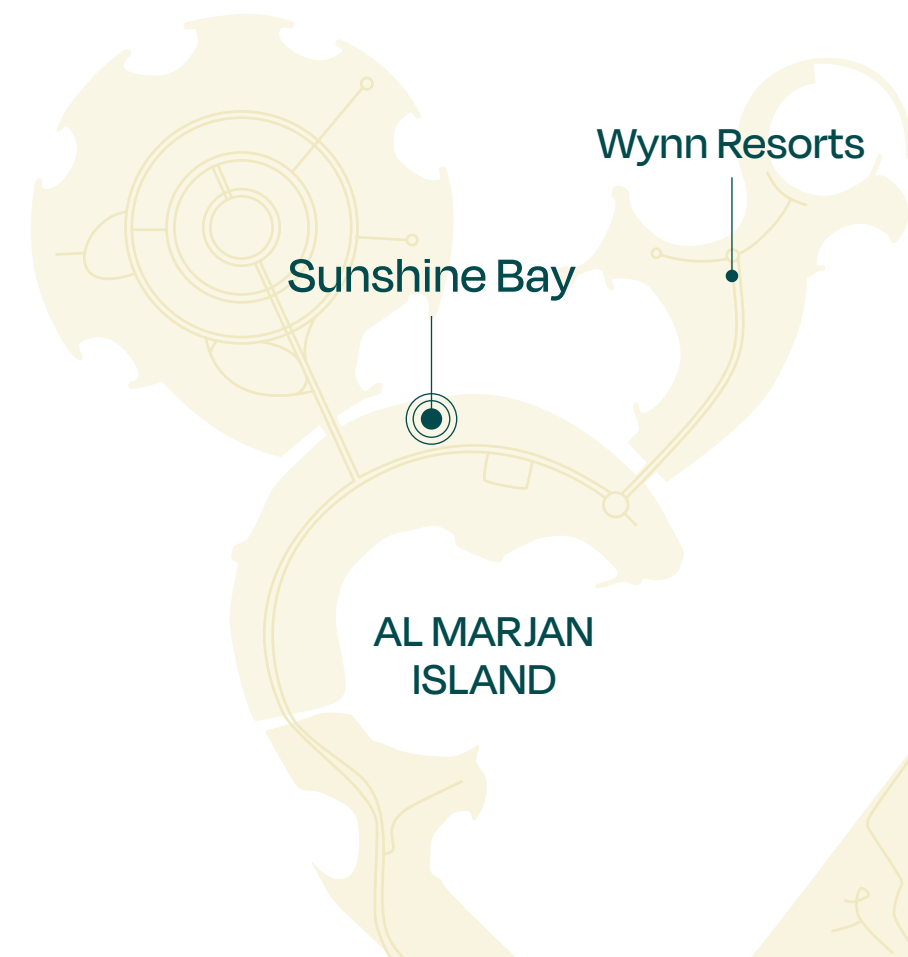

SOURCE OF FATE

1 Bedroom

TYPE B
Unit 20

Floor: 2-12

Suite Area	609 SQ FT
Balcony Area	207 SQ FT
Total Area	816 SQ FT

Wynn
RESORTS

SUNSHINE BAY

SOURCE OF FATE