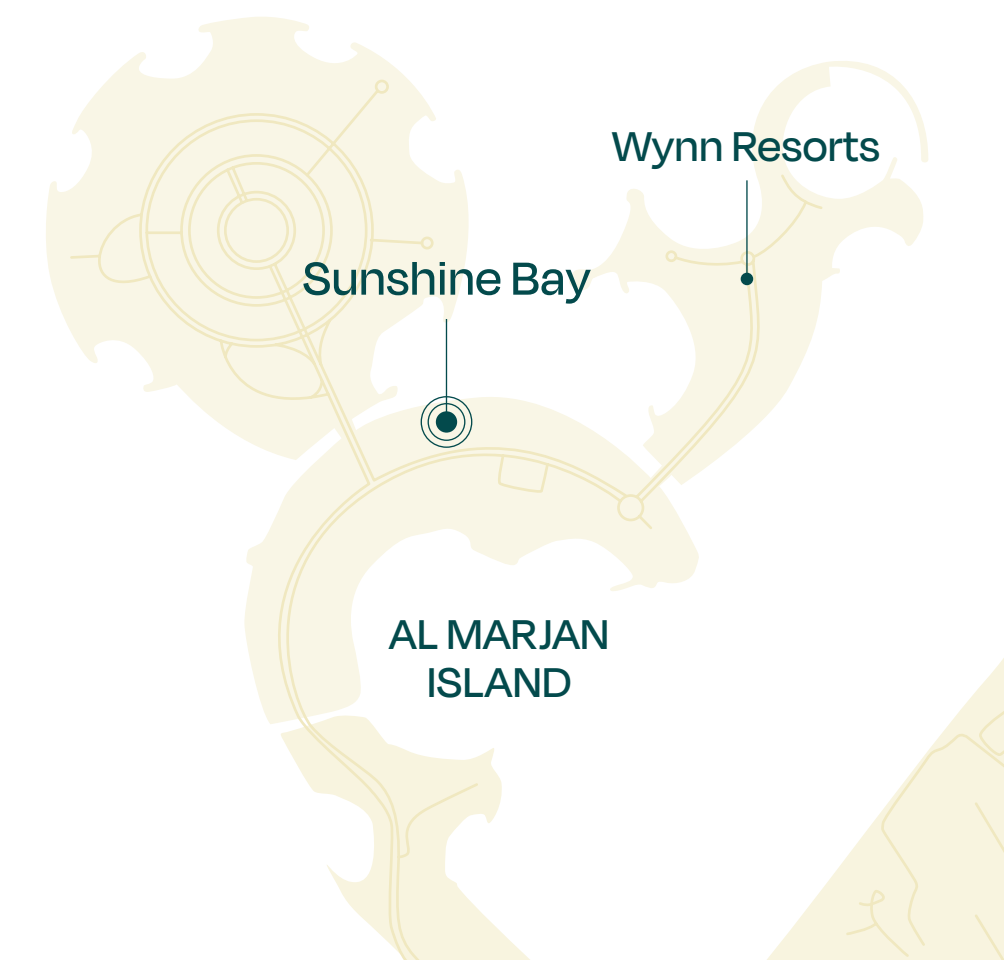

SUNSHINE BAY

SOURCE OF FATE

2 Bedroom

TYPE A
Units 08 and 09

Floor: 2-12

Suite Area	995 SQ FT
Balcony Area	347 SQ FT
Total Area	1,342 SQ FT